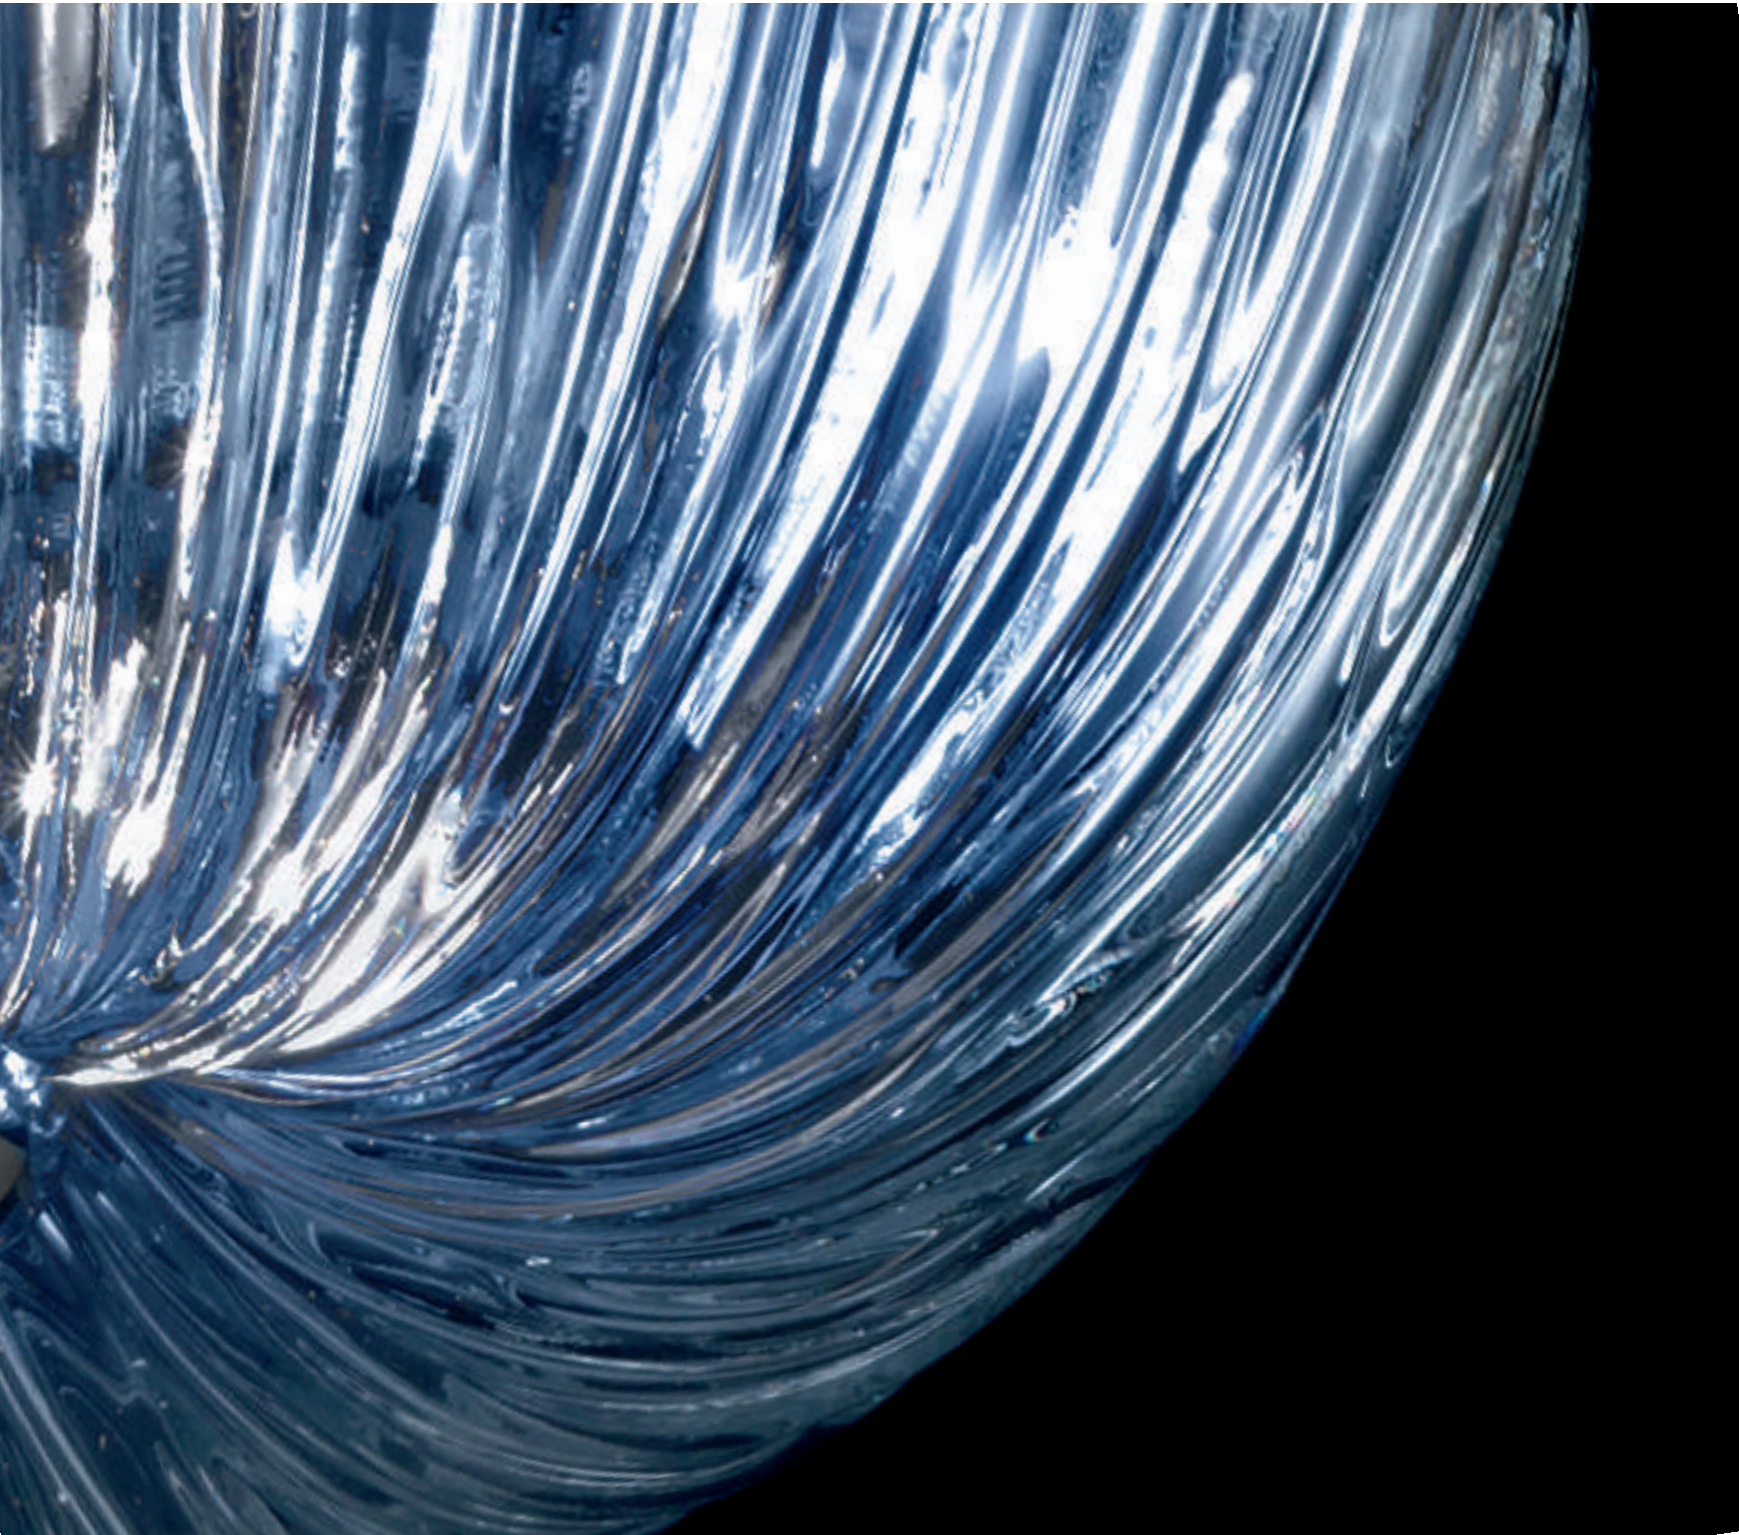

Nichel satinato-
Satin nickel

Oro satinato-
Satin gold plated

MURANO SAGREDO

Design by Kolarz Studio

KAP0019/P30.Cc.C

KAP0019/P50.Wc.W

KAP0019/P50.Wg.W

MURANO SAGREDO