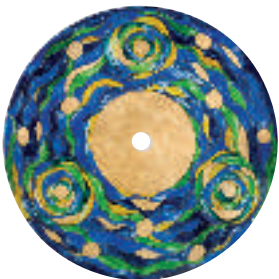

CHOOSE YOUR DECOR

Aqua blue