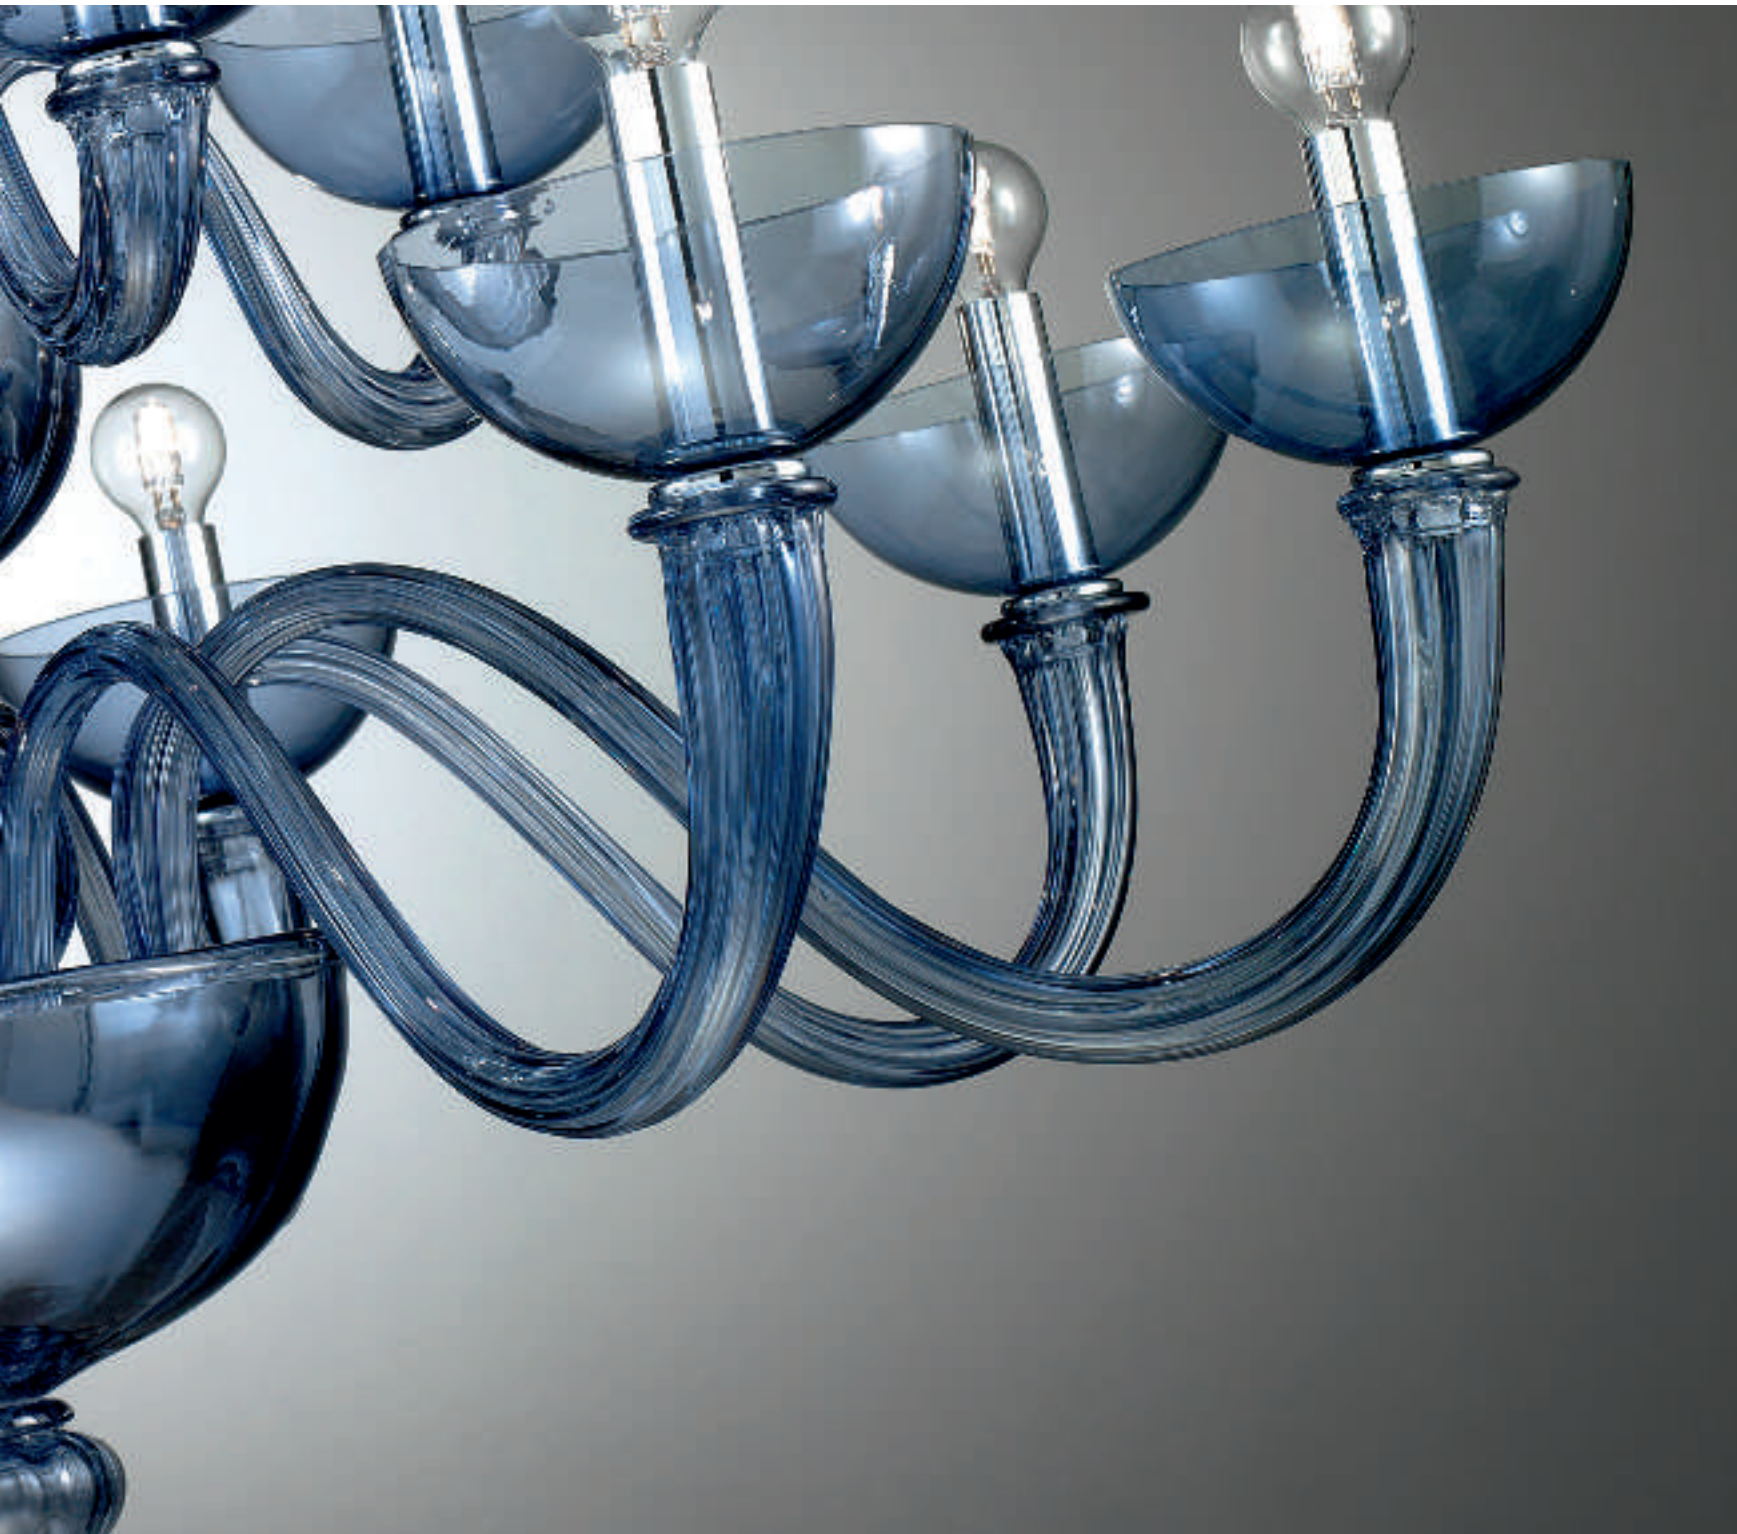

MURANO ERIZZO

Design by Kolarz Studio