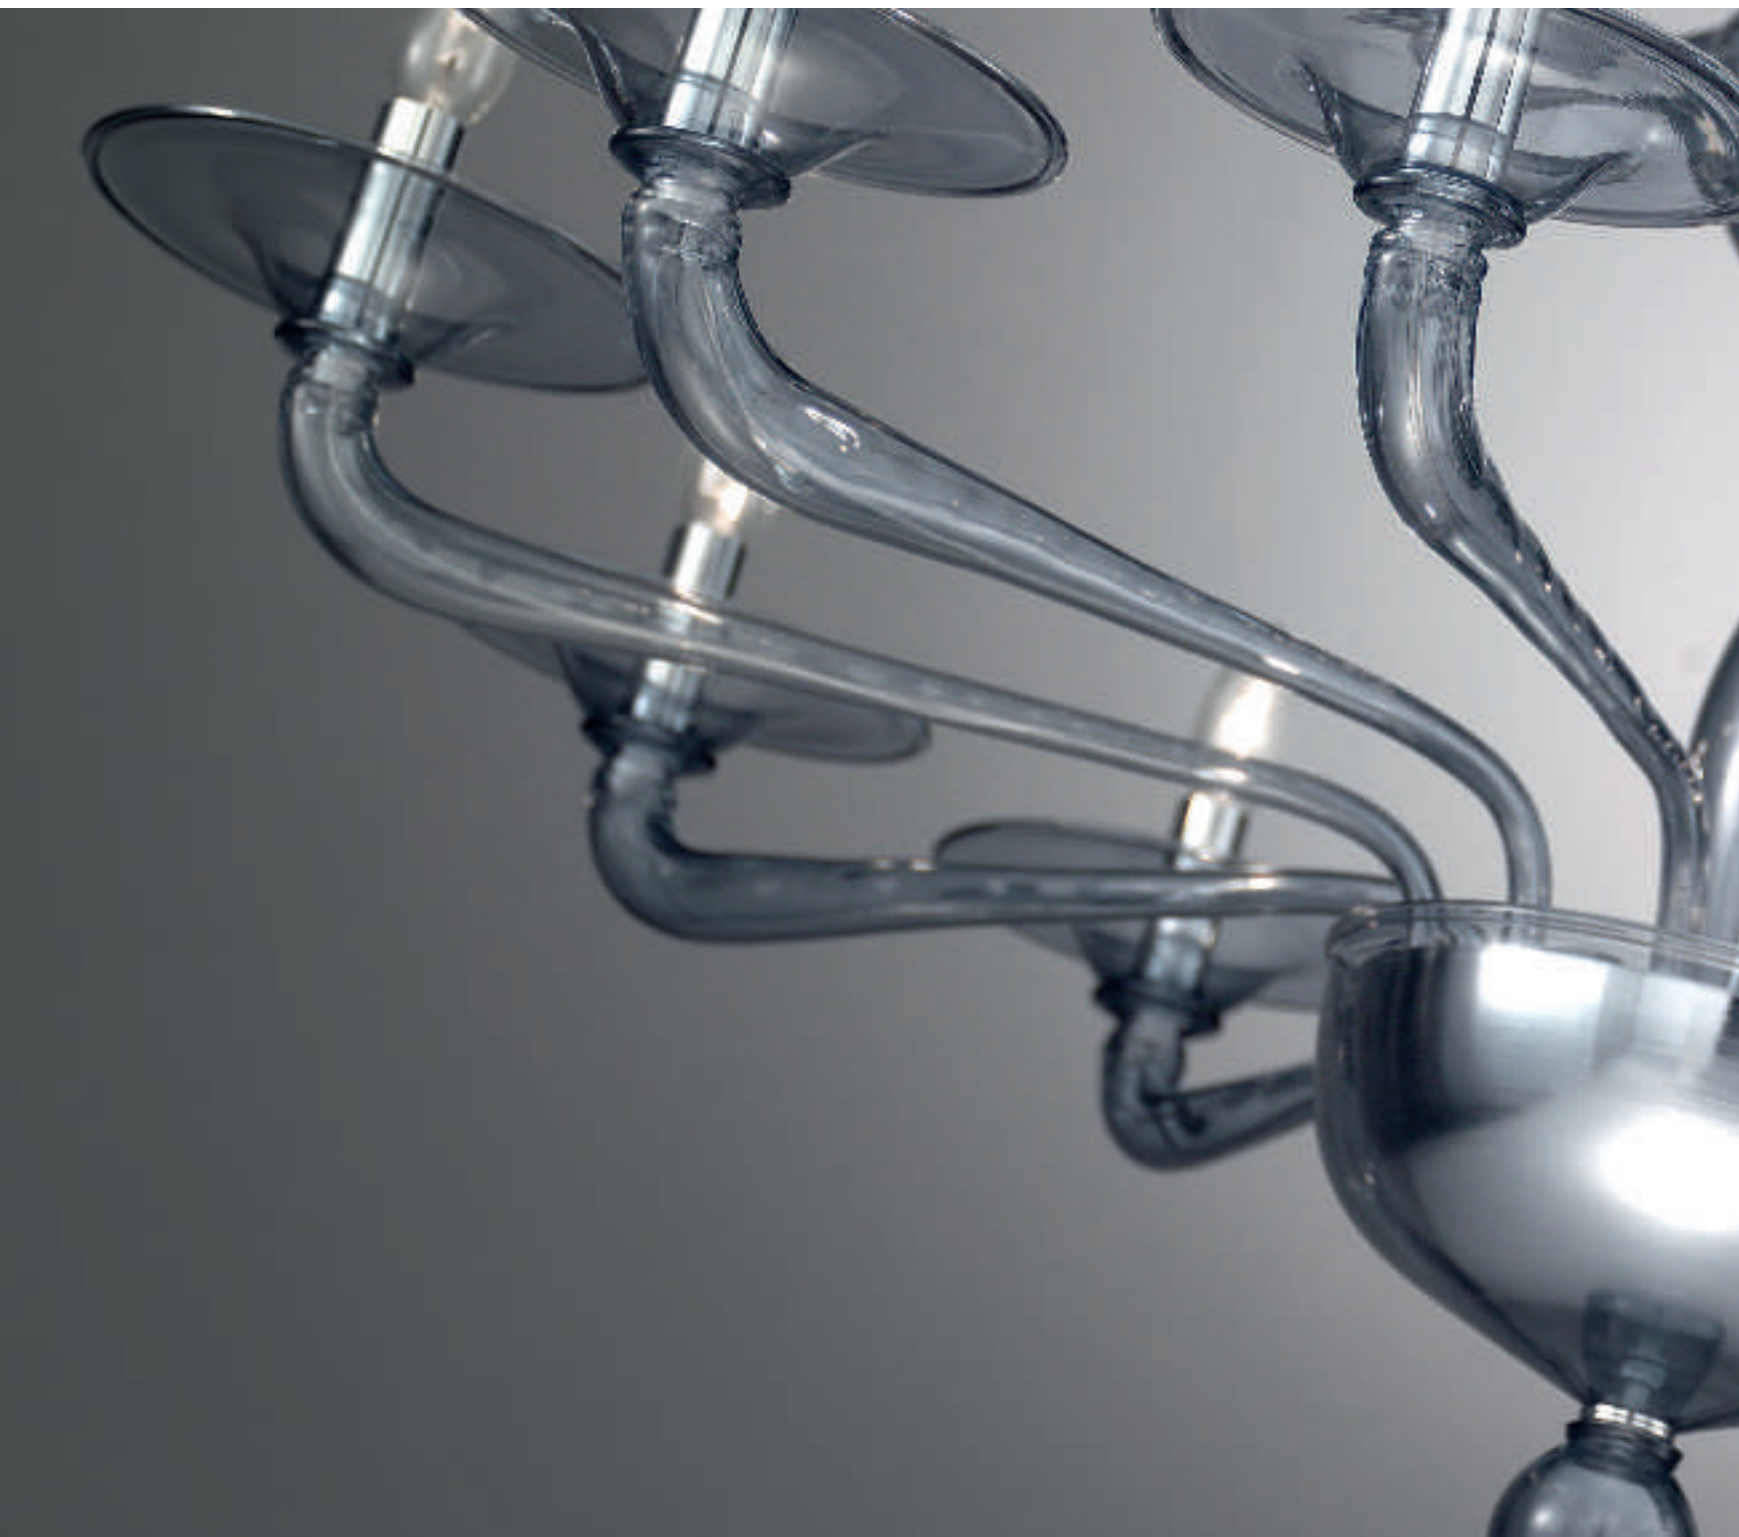

Oro satinato-
Satin gold plated