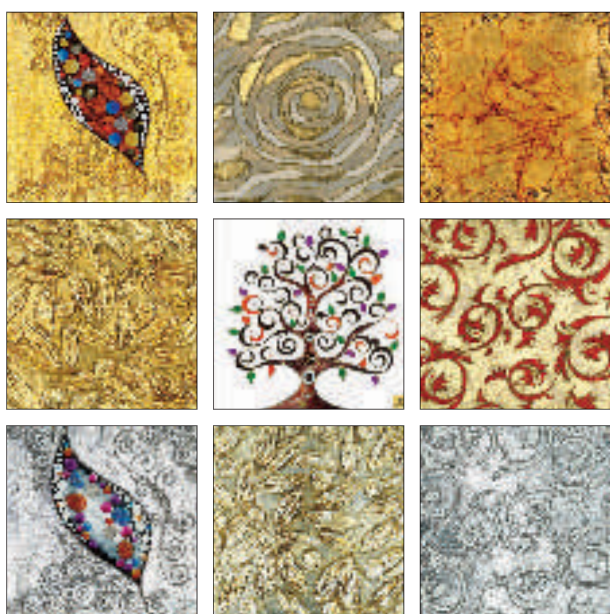

DELPHI

■ Frame: 24 carat gold plated

	1)	2)	LED
	□ 26 / 60 cm □ 185 cm ☑ 1 x R7s, max. 200 W + 1 x R7s max. 300 W touch dimmer	□ 26 / 60 cm □ 185 cm ☑ 4 Ip., 13 W 7696 lm, 2700 K touch dimmer	
glass transparent	0252.41.3	2252.41.3	

■ Frame: chrome plated

	1)	2)	LED
	□ 26 / 60 cm □ 185 cm ☑ 1 x R7s, max. 200 W + 1 x R7s max. 300 W touch dimmer	□ 26 / 60 cm □ 185 cm ☑ 4 Ip., 13 W 7696 lm, 2700 K touch dimmer	
glass transparent	0252.41.5	2252.41.5	

Also available with the decors of the Masterpieces.

See page 304-305