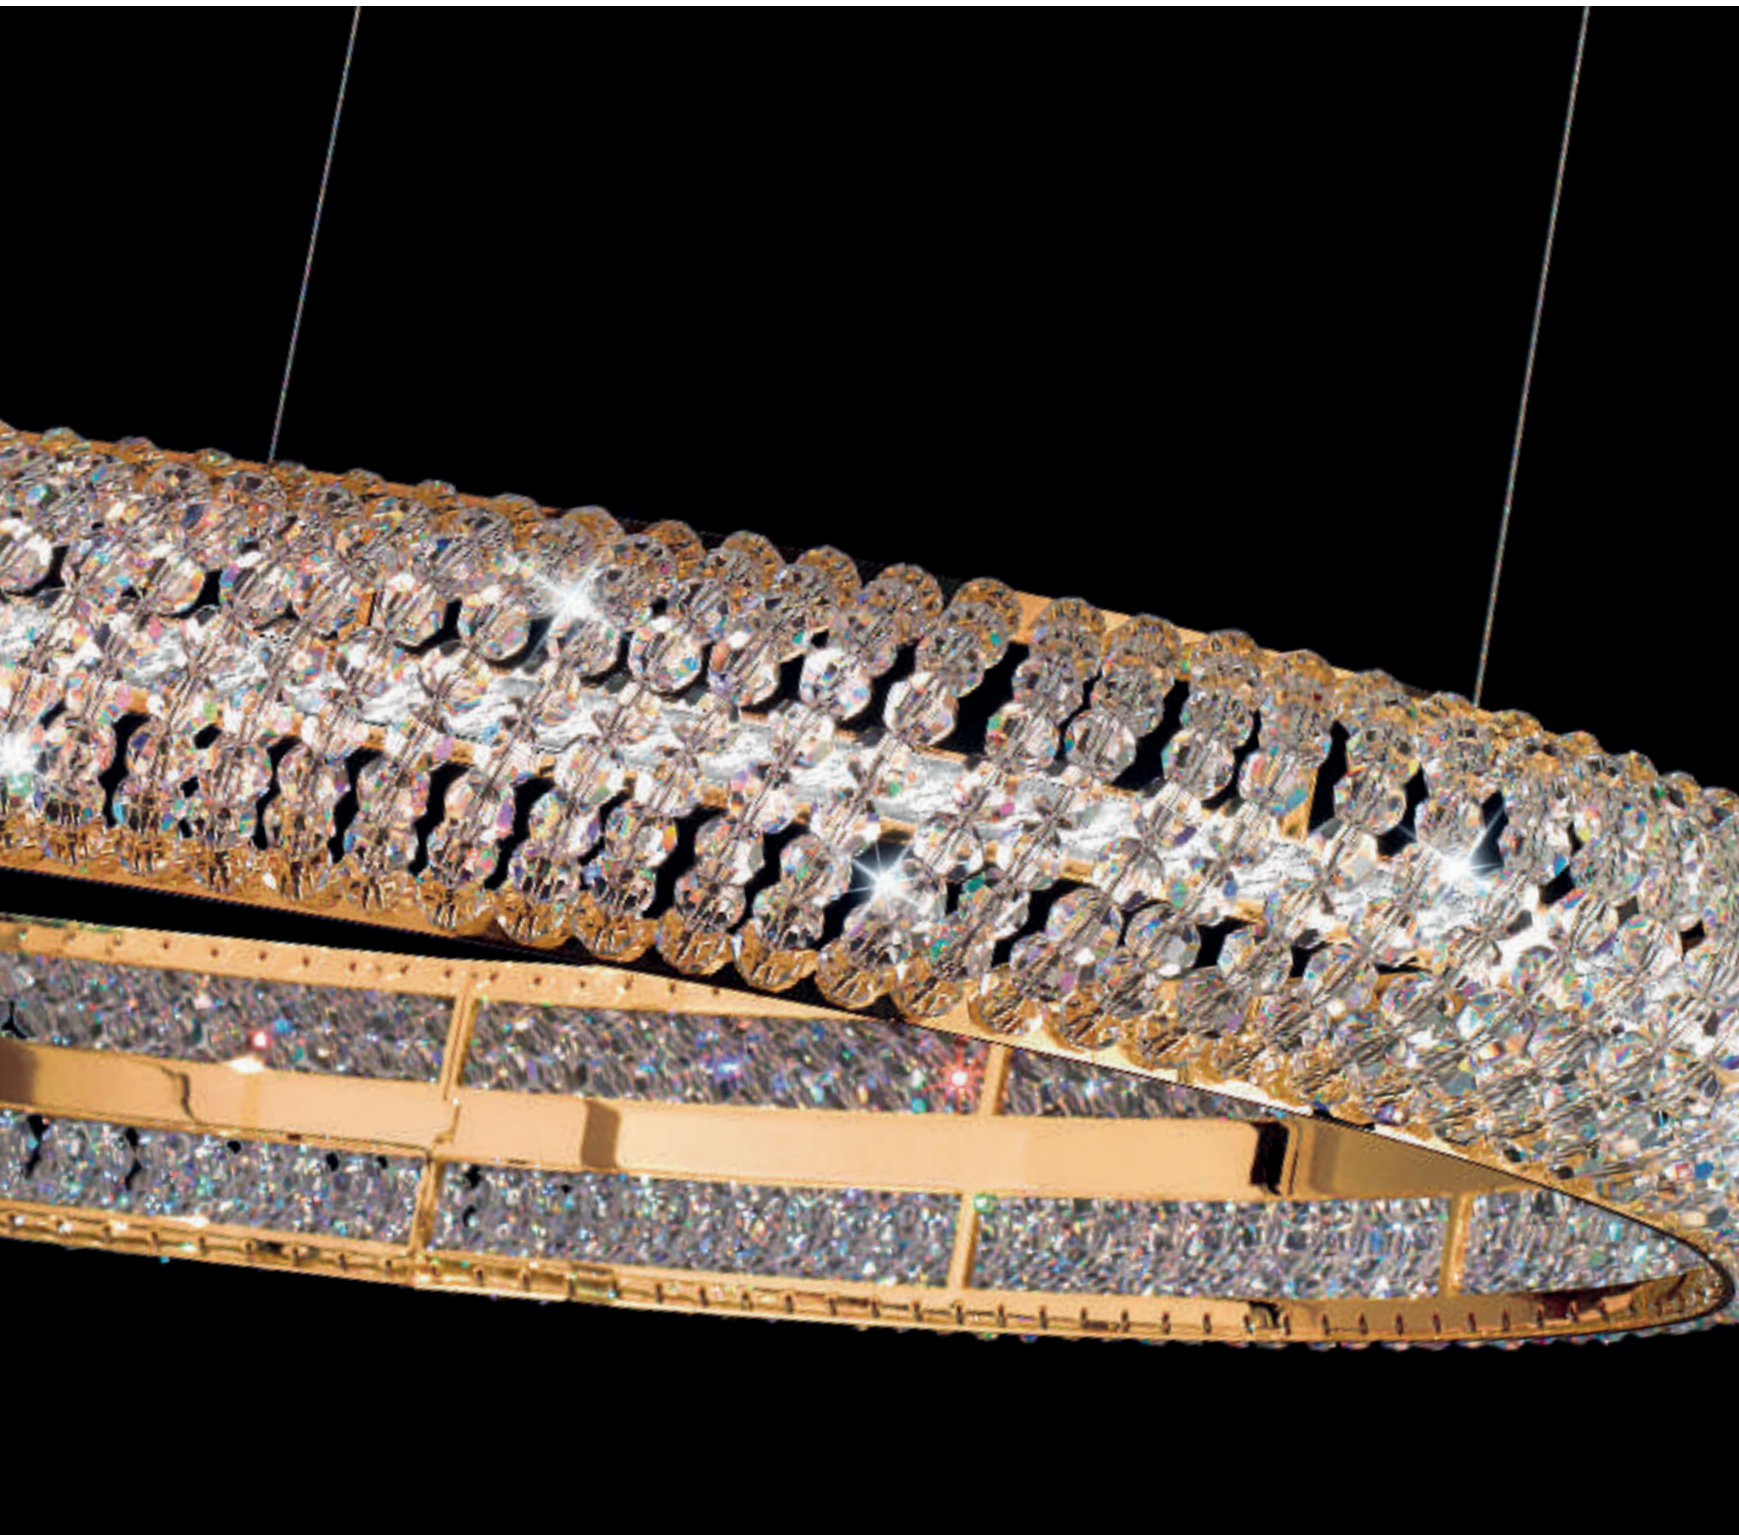

NOBILE

Design by Kolarz Studio