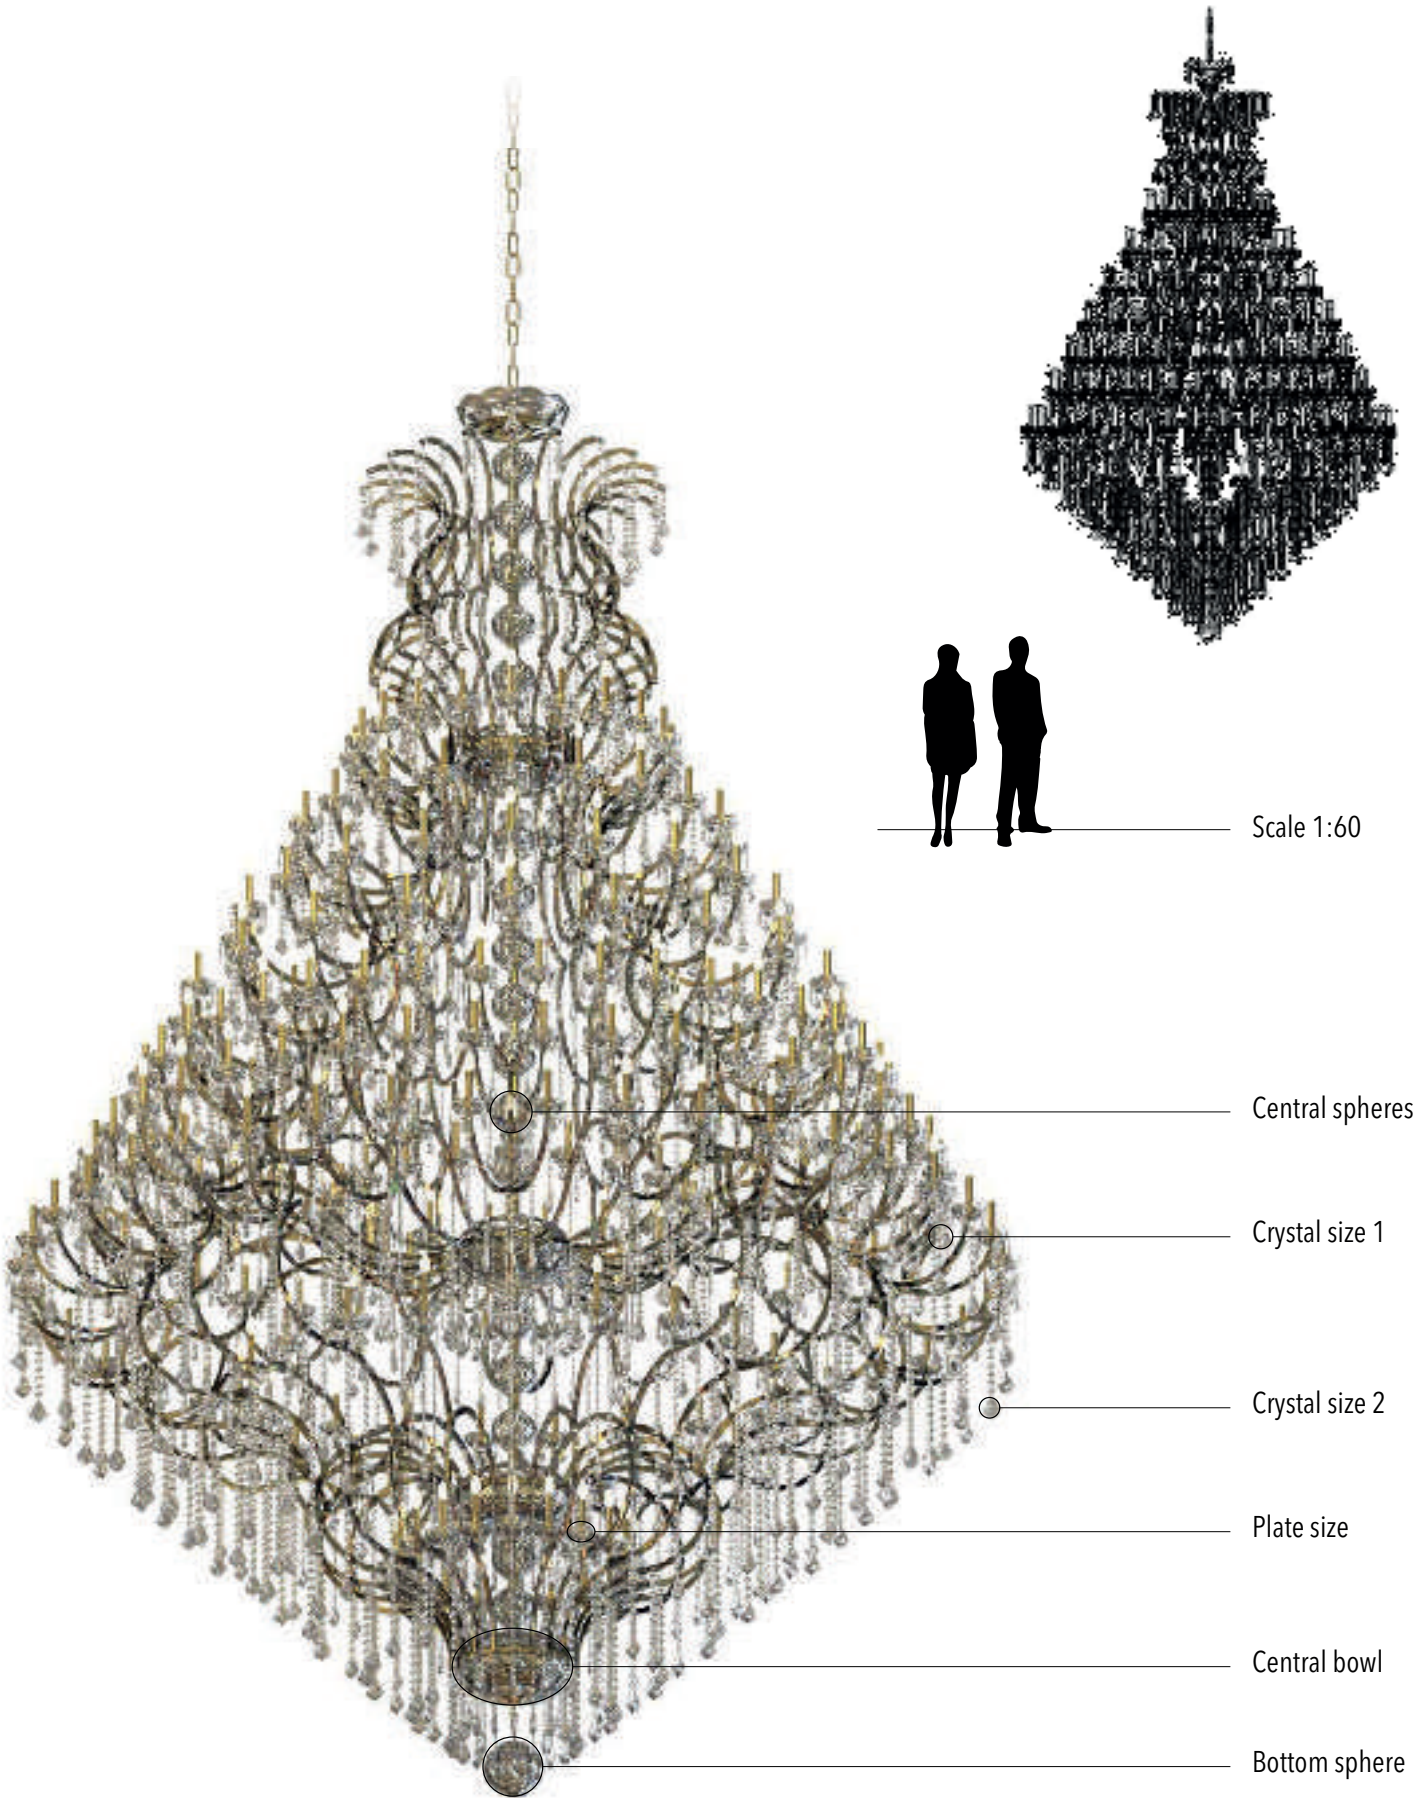

PROJECT-CRYSTAL CLASSIC