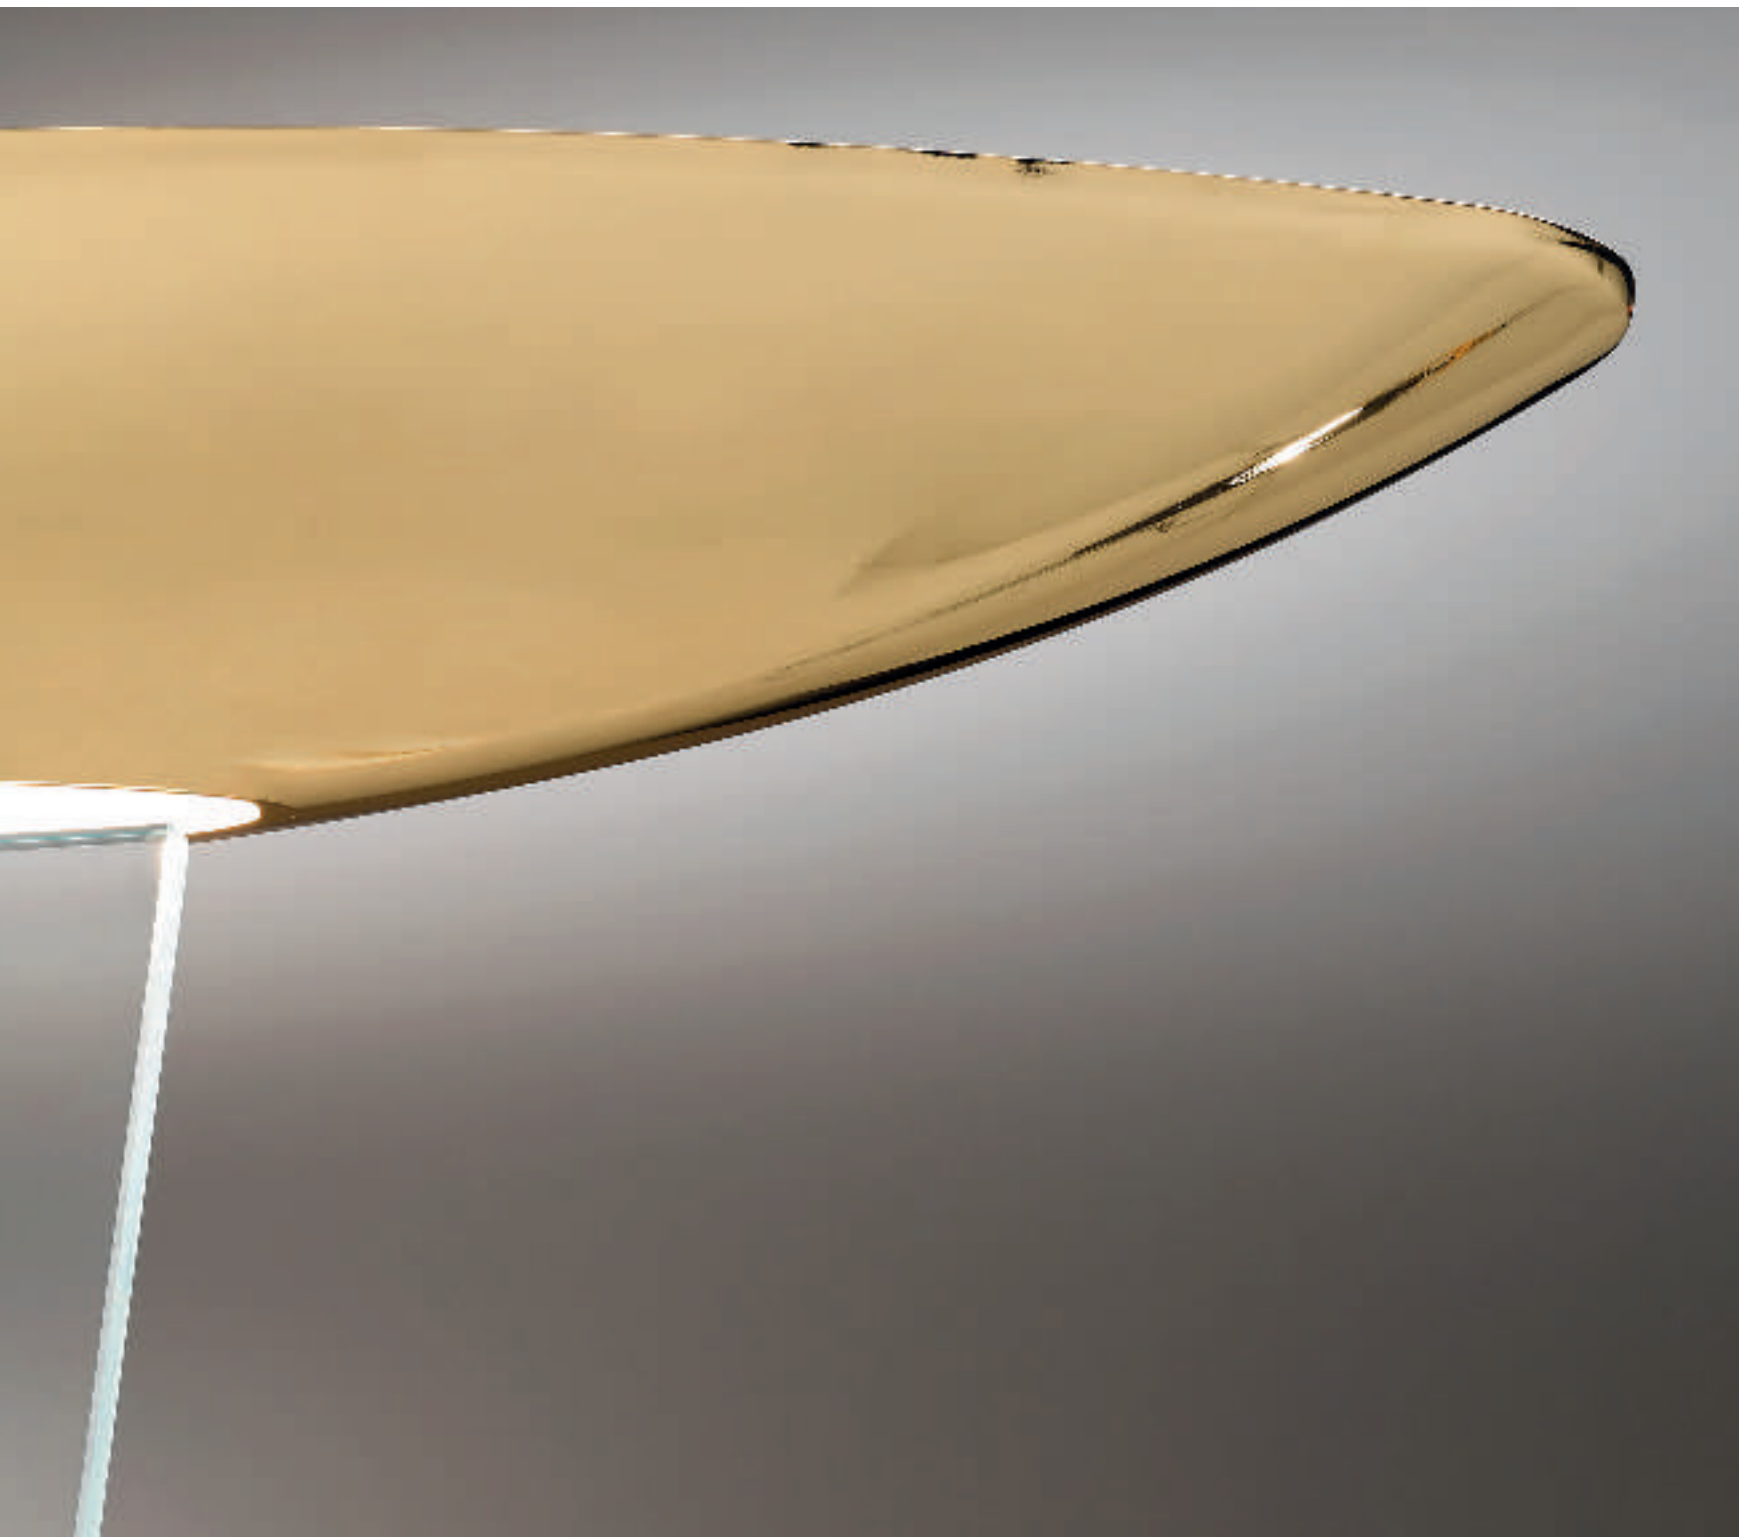

DELPHI

Design by Kolarz Studio