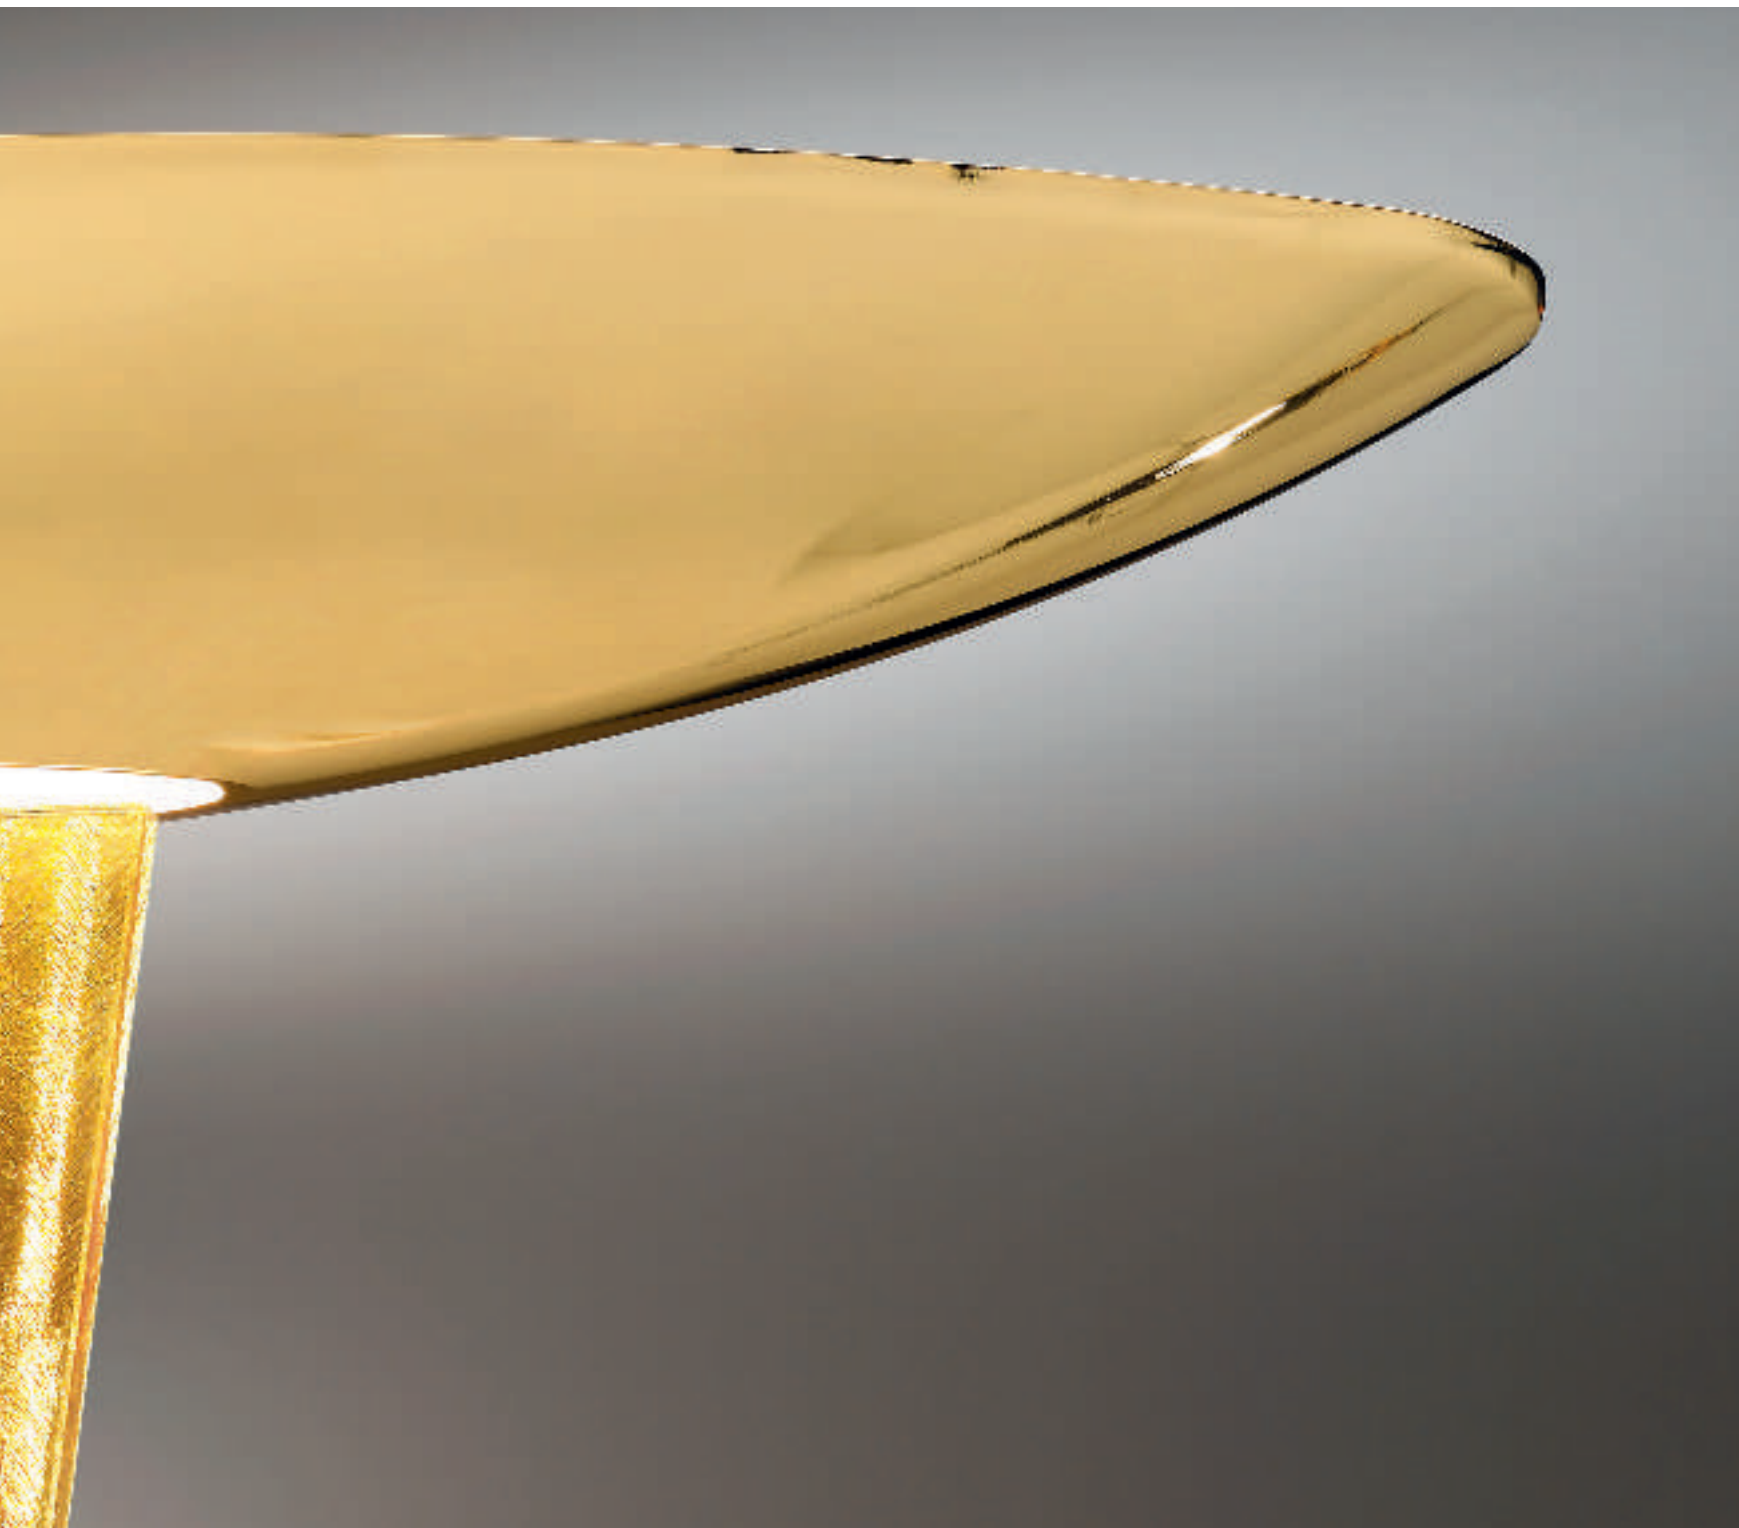

DELPHI

Design by Team KOLARZ