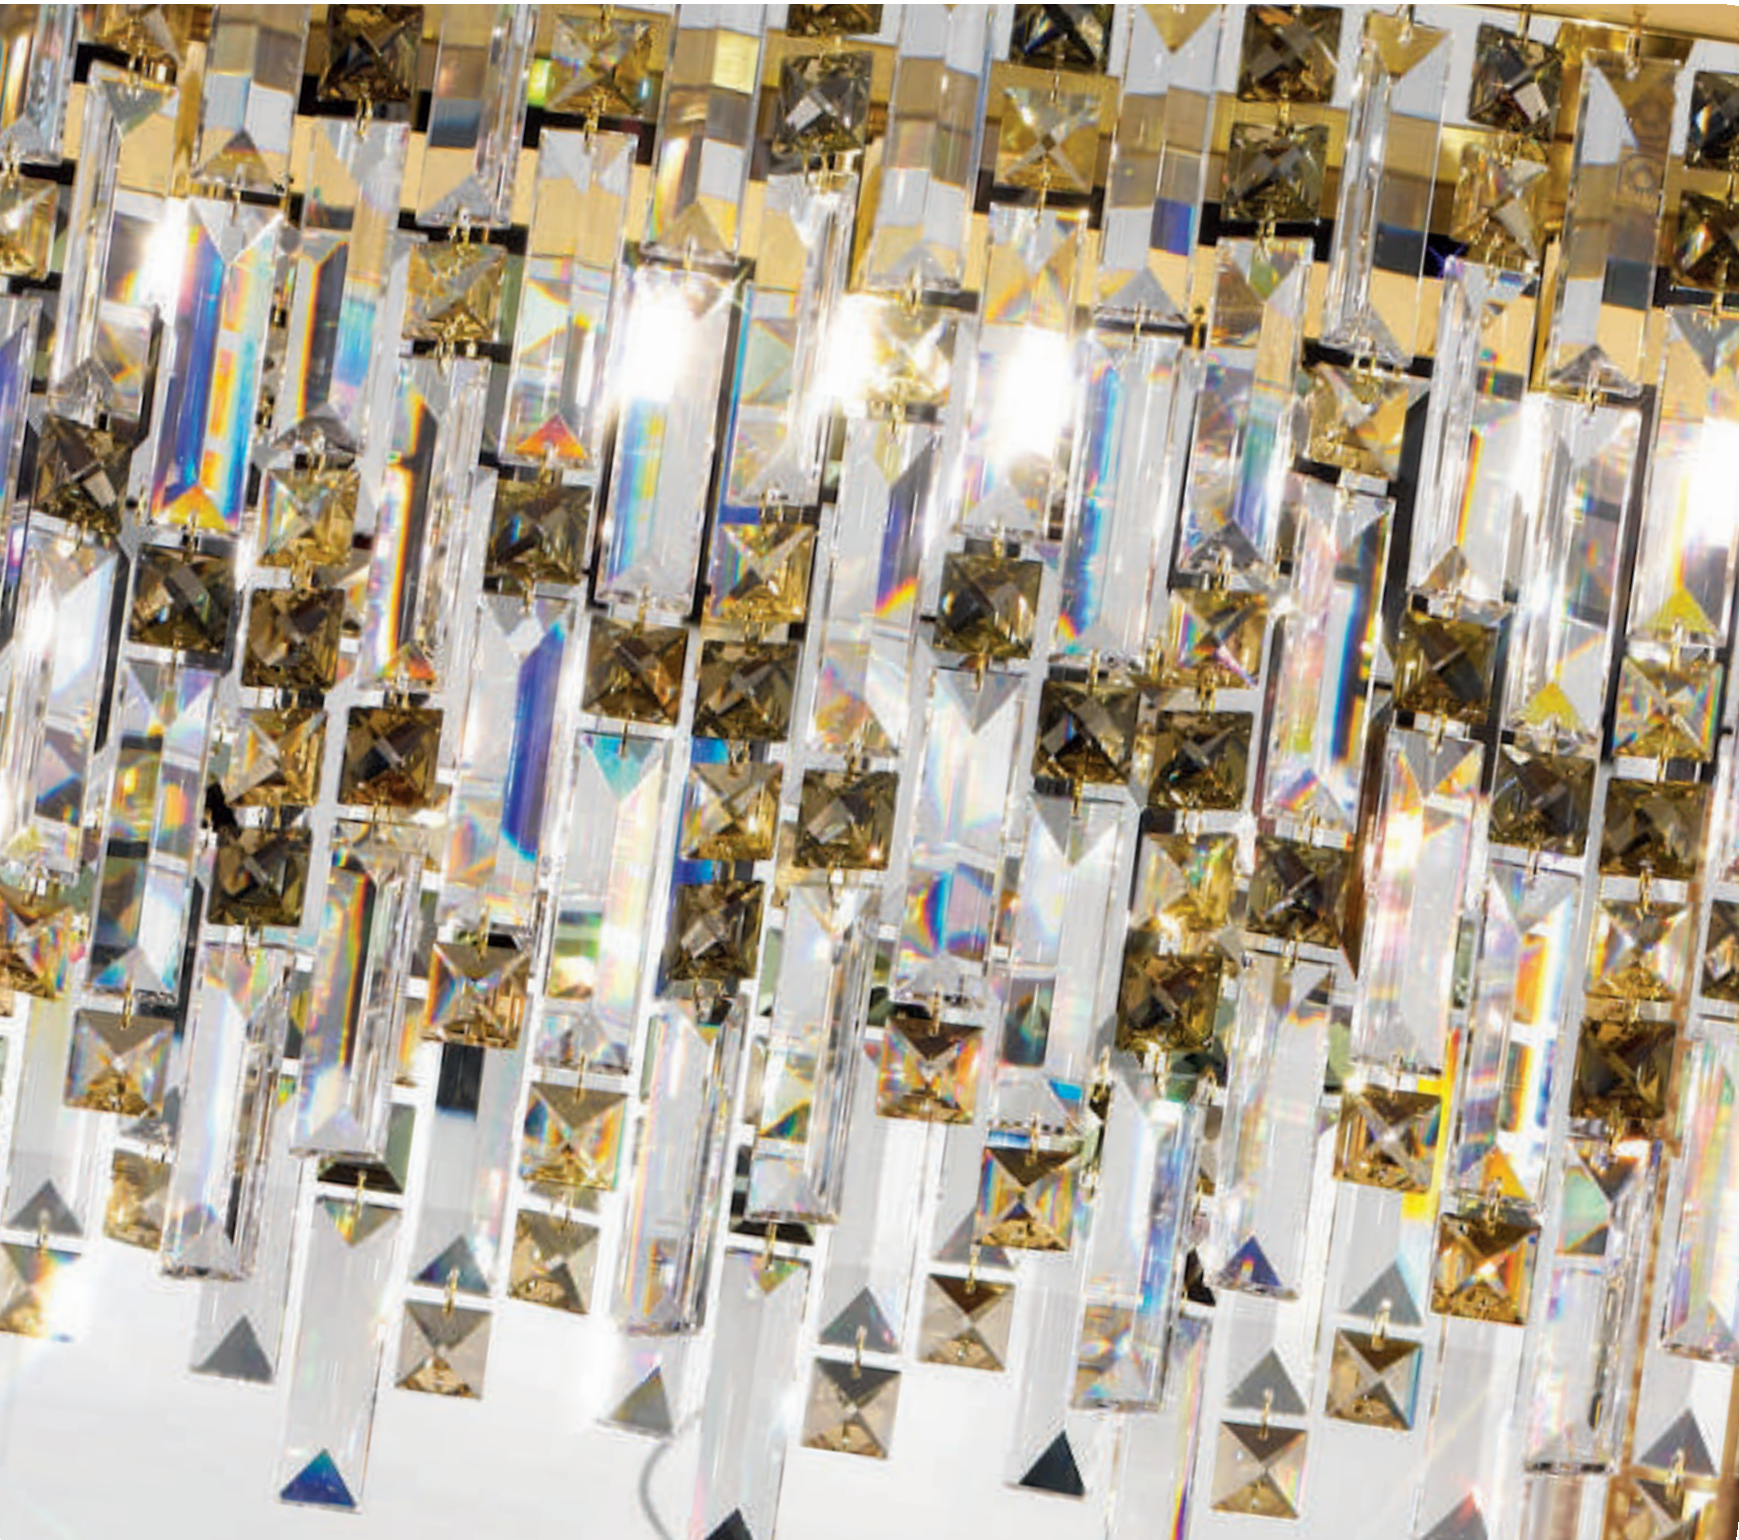

PRISMA

Design by Kolarz Studio