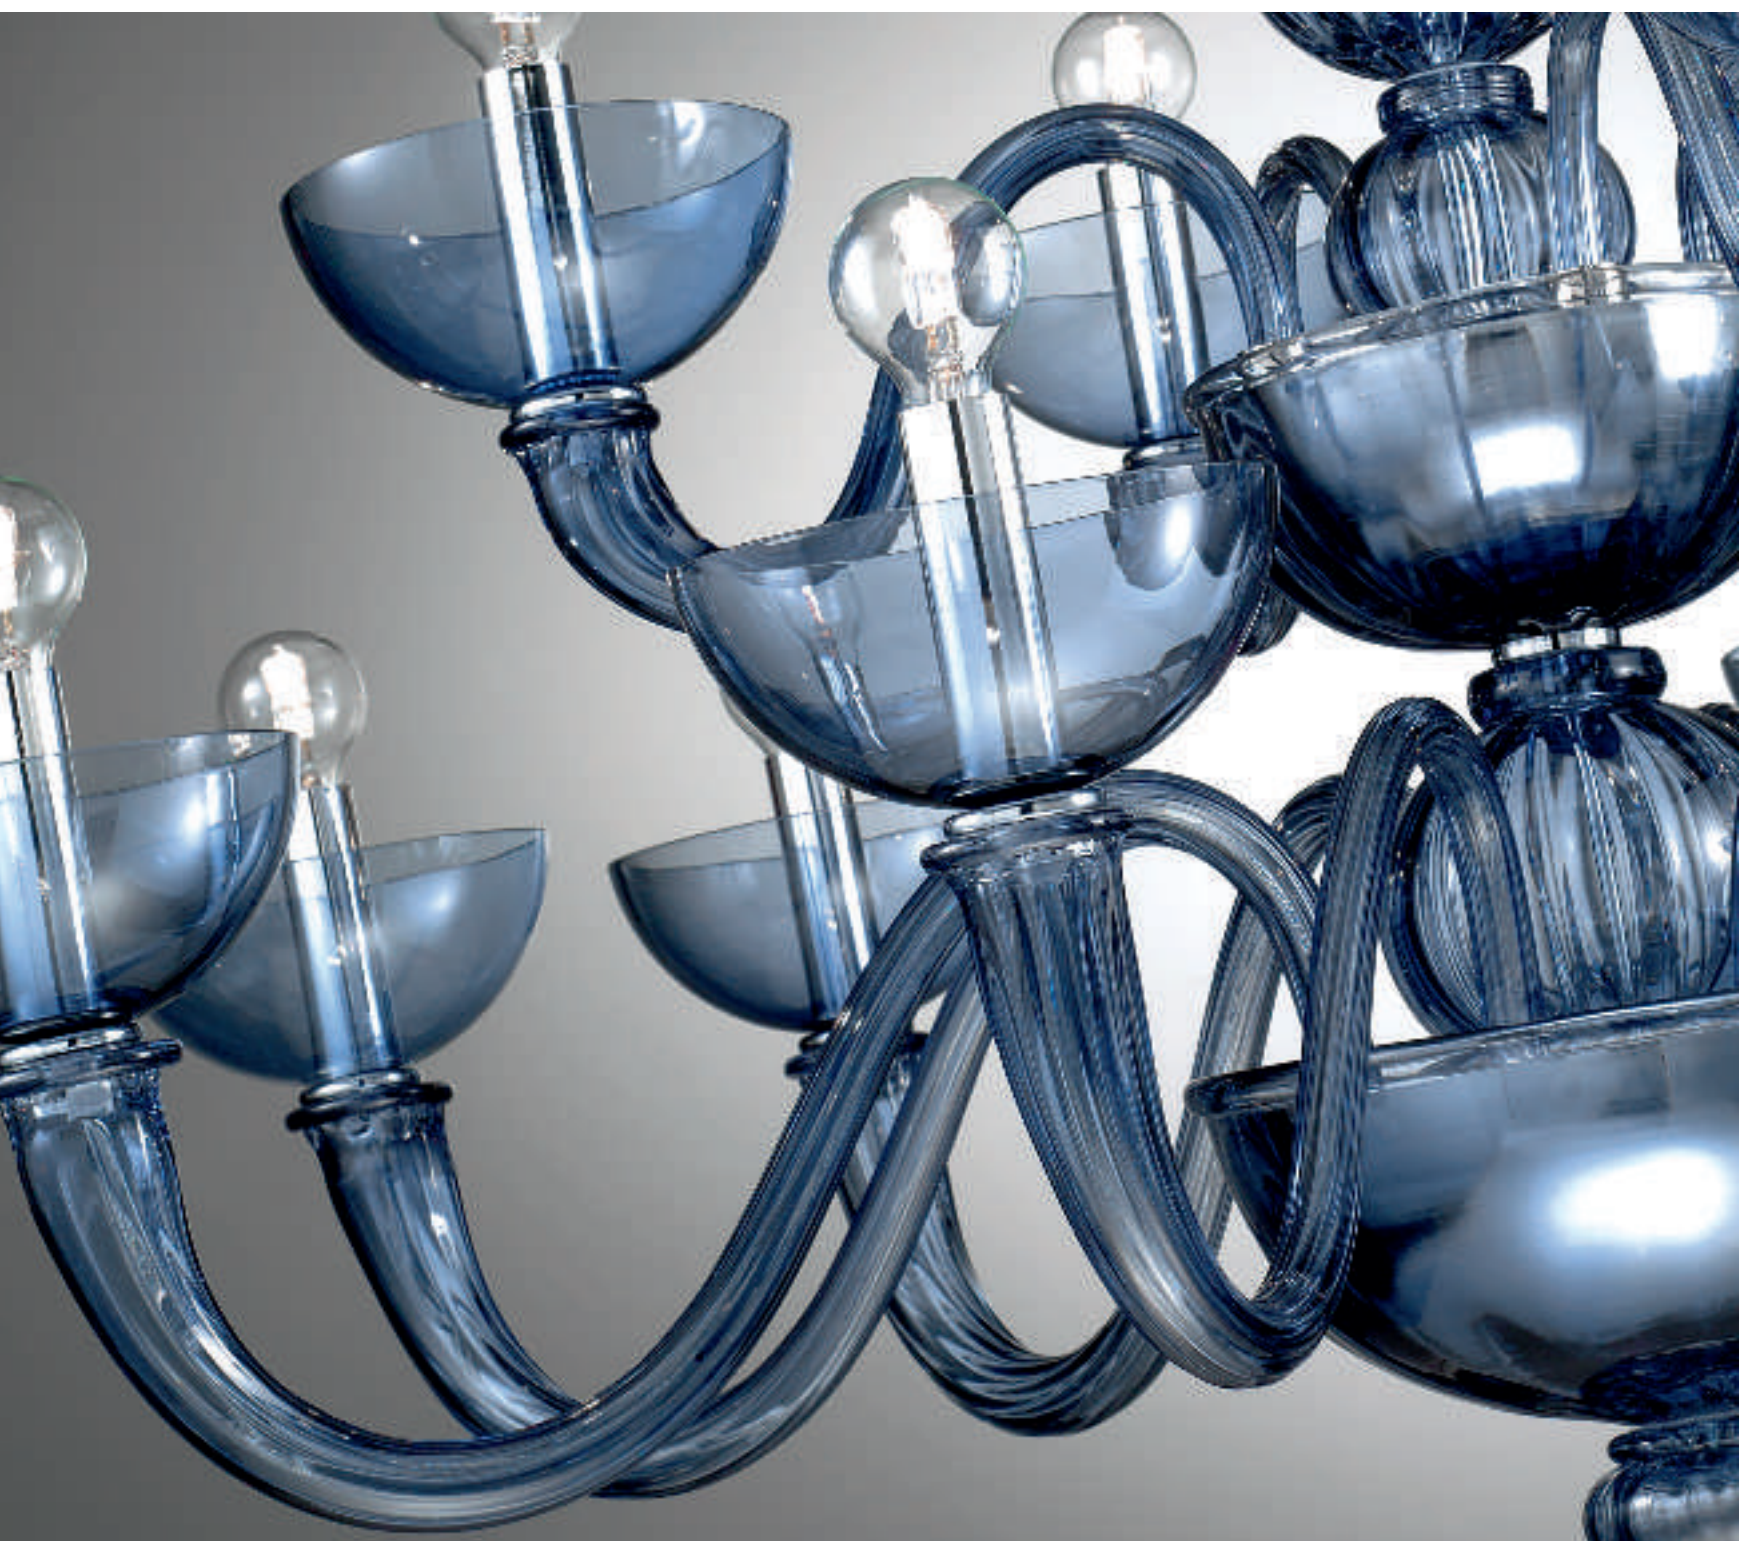

Oro satinato-
Satin gold plated