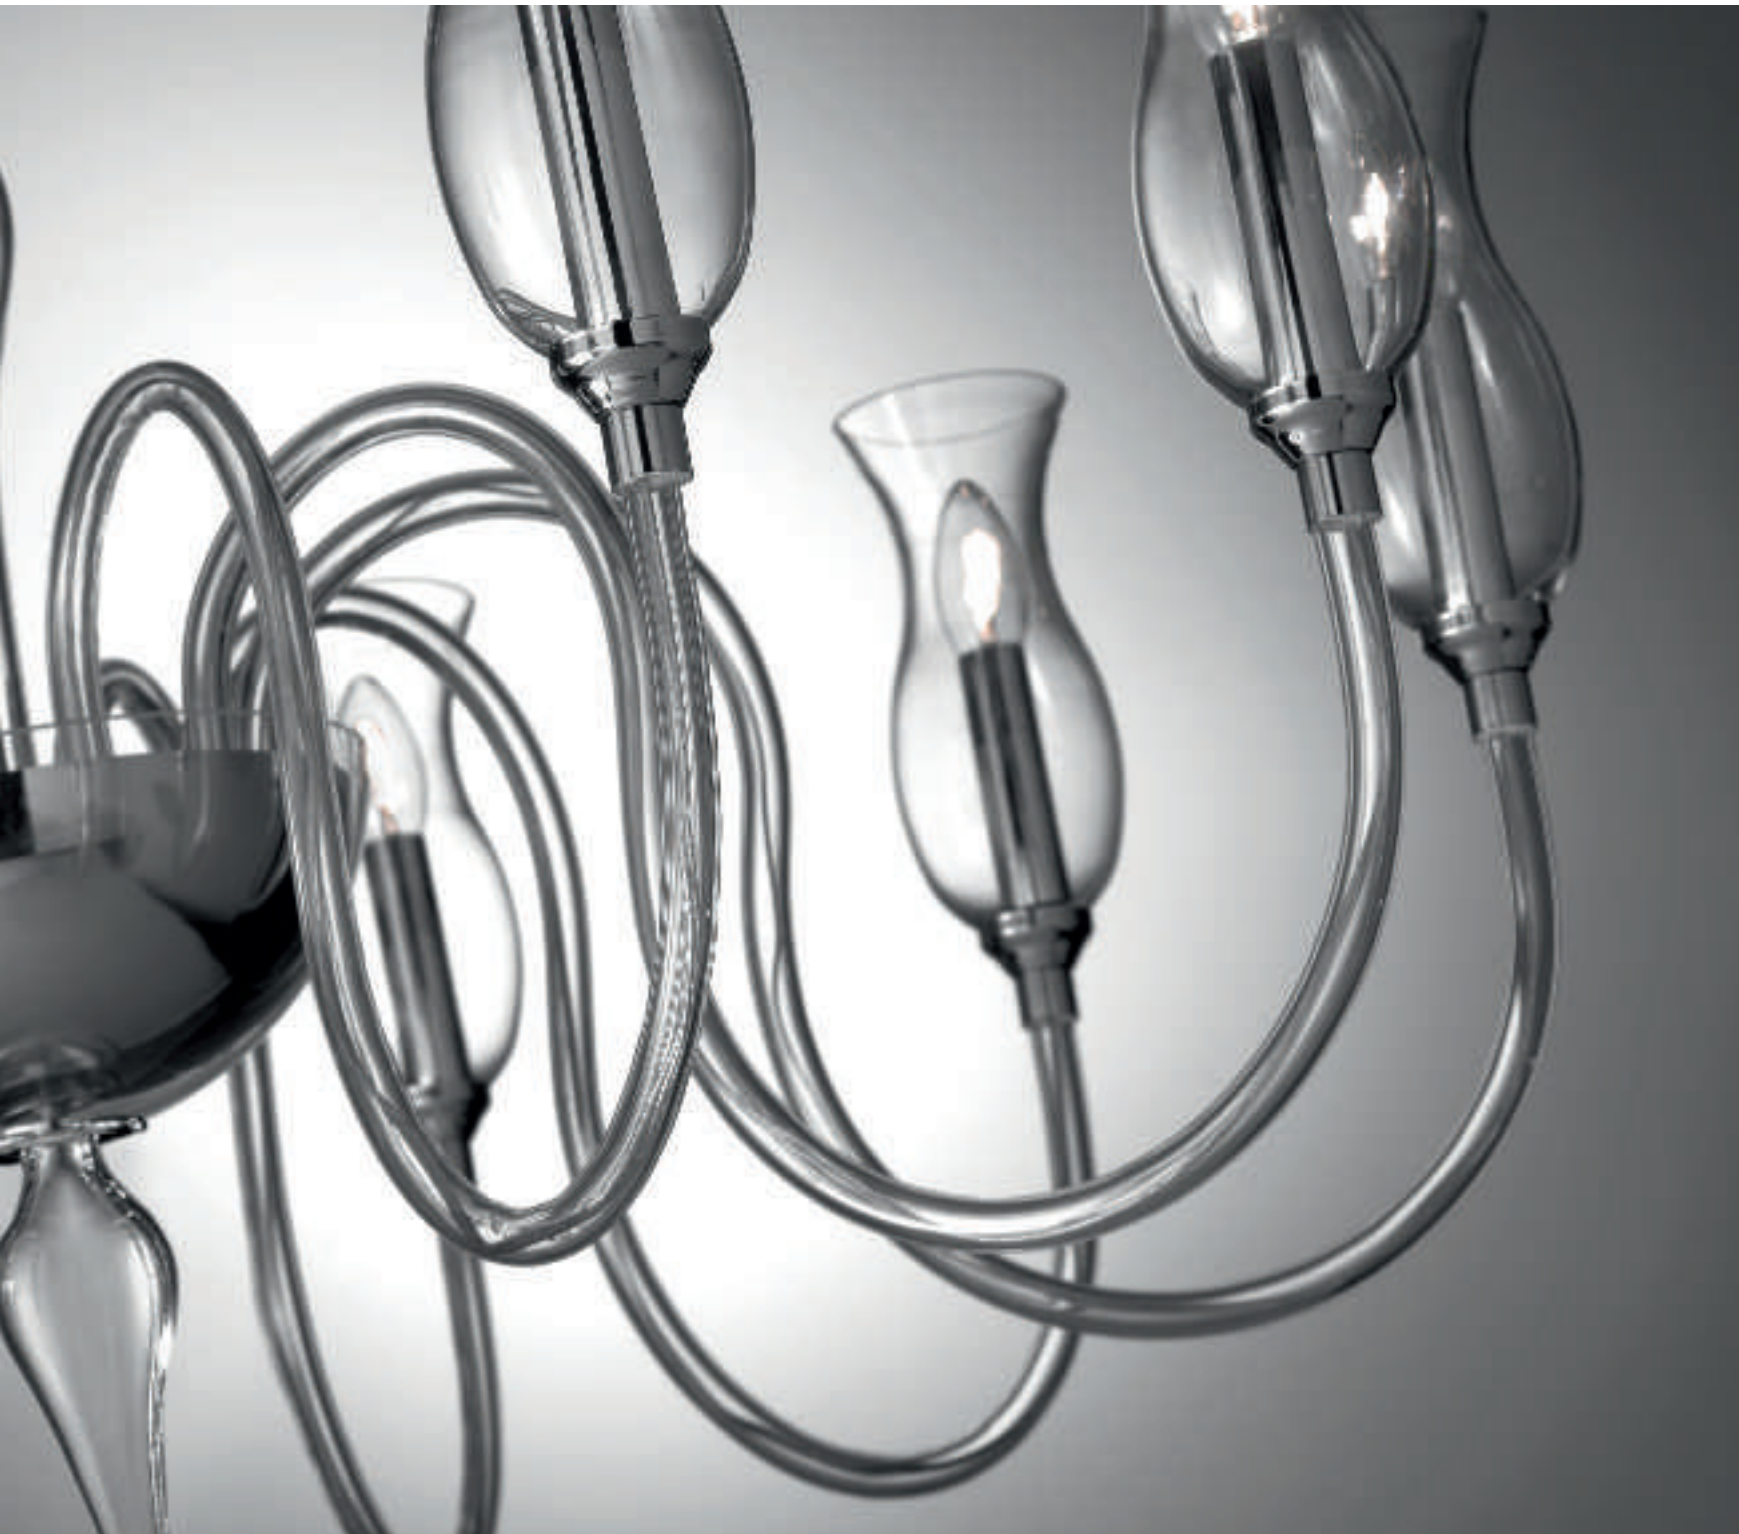

MURANO RENIER

Design by Kolarz Studio