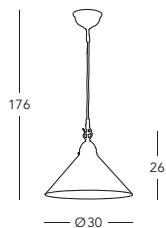

731.30.10
Hängeleuchte / hanging lamp
☑ 1 lp., E27, 75 W / LED E27