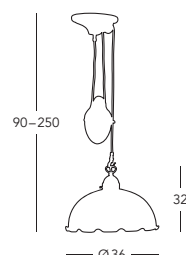

- handdekoriert / hand-decorated
- mundgeblasene Gläser / mouth-blown glasses

MADE
IN
AUSTRIA

■ 731.33.22

Zughängeleuchte / height adjustable hanging lamp

☏ 1 lp., E27, 75 W / LED E27

Presented by  KOLARZ

Nonna – Decor Streublume