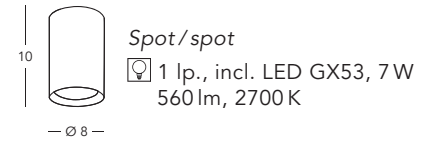

■ A1347.11.Au/10