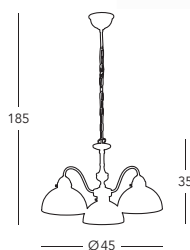

Nonna – Decor Bianco

■ mundgeblasene Gläser / mouth-blown glasses

MADE
IN
AUSTRIA

■ **731.83.53**
Luster / chandelier
☏ 3 lp., E27, 75W / LED E27

■ **731.85.73**
Luster / chandelier
☏ 5 lp., E27, 75W / LED E27