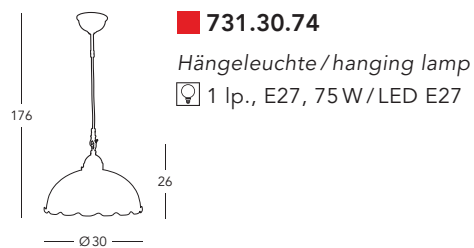

■ mundgeblasene Gläser/mouth-blown glasses

MADE
IN
AUSTRIA

Presented by **KOLARZ**