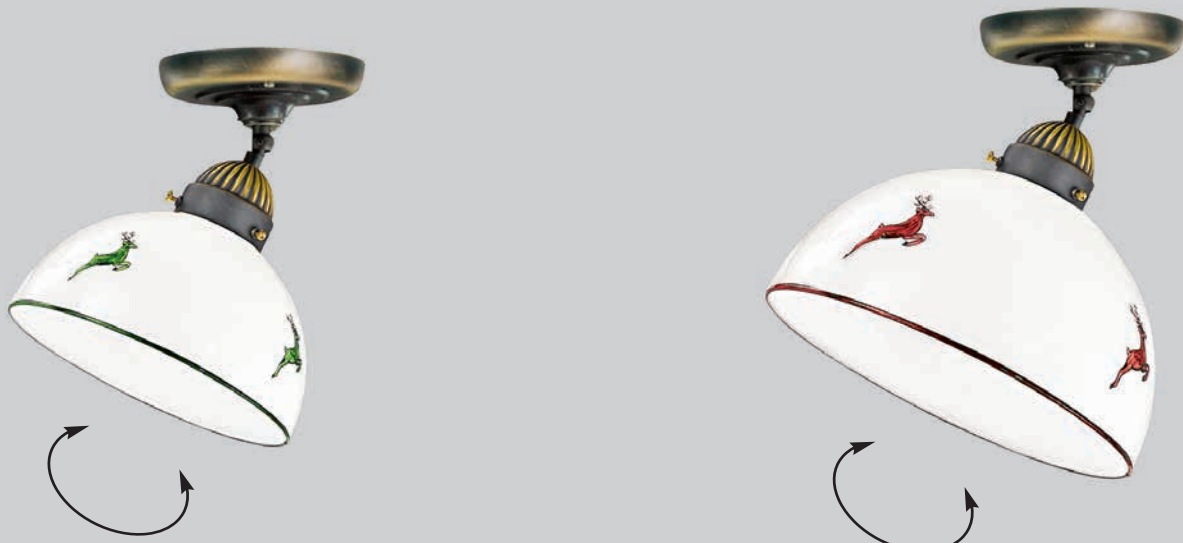

Nonna – Decor Hirsch

731.10.100
Deckenleuchte/
ceiling lamp
1 Ip., E27, 75 W/
LED E27

731.10.104
Deckenleuchte/
ceiling lamp
1 Ip., E27, 75 W/
LED E27

731.61.133
Wandleuchte / wall lamp
Schalter / switch
1 Ip., E27, 75 W/
LED E27