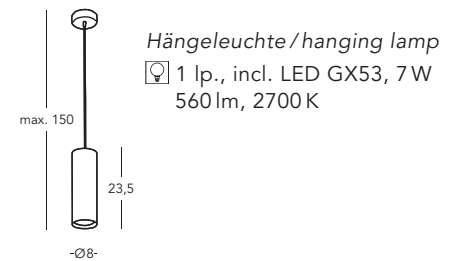

- handdekoriert/hand-decorated
- inkl./incl. LED GX53, dimmbar/dimmable
- Leuchtmittel tauschbar/illuminant changeable

MADE
IN
AUSTRIA

■ A1337.GX53 7 S DIM
Leuchtmittel/illuminant
LED GX53, 7 W, 560 lm, 2700 K