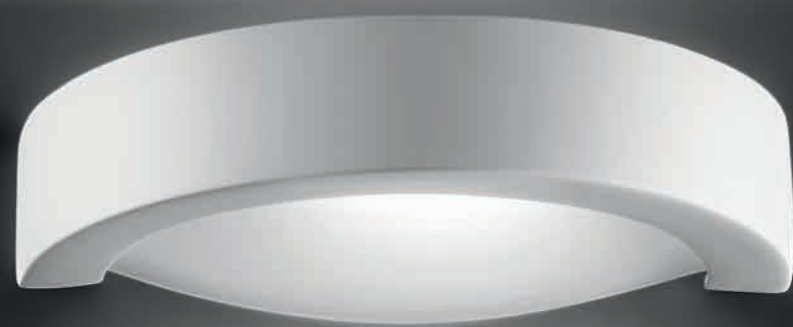

■ überstreichbar / paintable

MADE
IN
EUROPE

■ **0011.61**

Wandleuchte / wall lamp

☐ 1 Ip., R7s 78 mm, 120 W /
LED R7s 78 mm

■ **0011.60**

Wandleuchte / wall lamp

☐ 1 Ip., R7s 78 mm, 120 W /
LED R7s 78 mm

■ **219.63.1**

Wandleuchte / wall lamp

☐ 1 Ip., R7s 78 mm, 120 W /
LED R7s 78 mm

Presented by **KOLARZ**