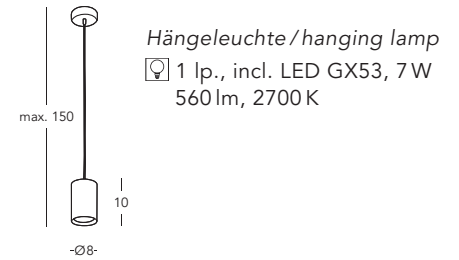

- handdekoriert/hand-decorated
- inkl./incl. LED GX53, dimmbar/dimmable
- Leuchtmittel tauschbar/illuminant changeable

MADE
IN
AUSTRIA

■ A1337.GX53 7 S DIM
Leuchtmittel/illuminant
LED GX53, 7 W, 560 lm, 2700 K