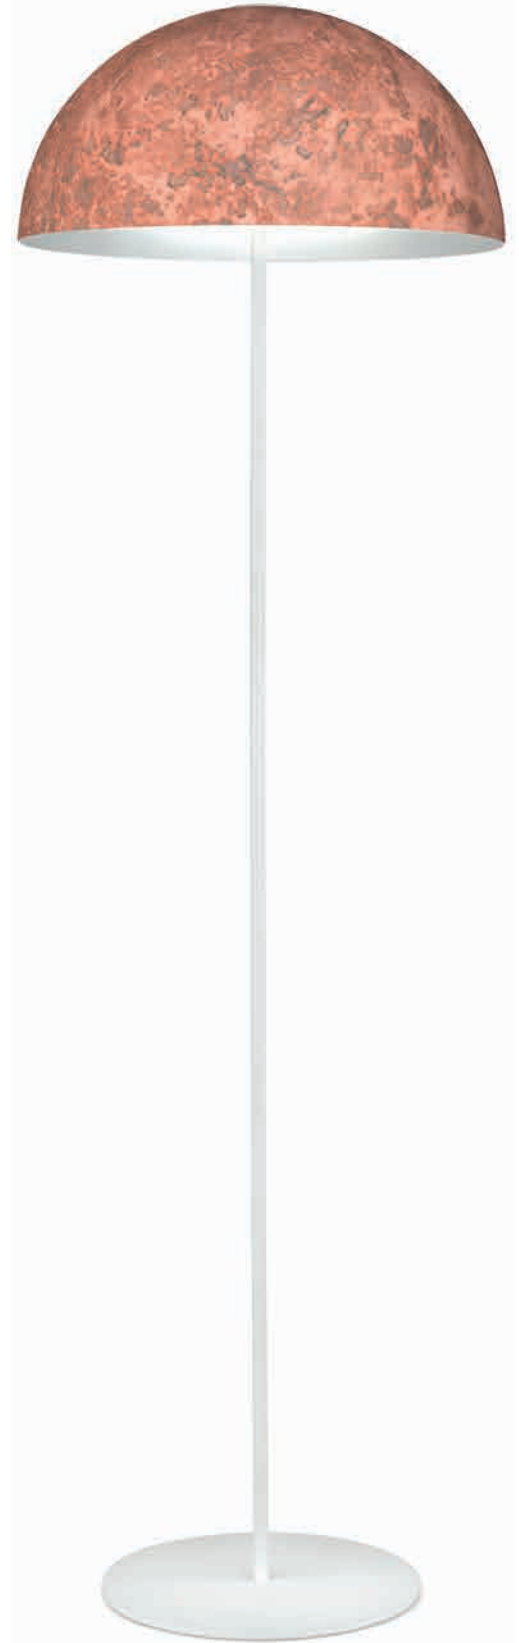

■ **A1339.31.Wm.Ag/50**
Hängeleuchte / hanging lamp
☑ 1 Ip., E27, 100W / LED E27

■ **A1339.31.Co.Au/50**
Hängeleuchte / hanging lamp
☑ 1 Ip., E27, 100W / LED E27

Presented by  **KOLARZ**

Cult – Decor Leaf

■ **A1339.43.Wm.Au/50**
Bodenleuchte / floor lamp
☑ 3 Ip., E27, 60W / LED E27

■ **A1339.43.Wm.Ag/50**
Bodenleuchte / floor lamp
☑ 3 Ip., E27, 60W / LED E27

■ **A1339.43.Wm.Cu/50**
Bodenleuchte / floor lamp
☑ 3 Ip., E27, 60W / LED E27

Cult – Decor Vintage

■ handdekoriert/hand-decorated

MADE
IN
AUSTRIA

■ A1339.43.Wm.VinAu/50

Bodenleuchte / floor lamp

☑ 3 Ip., E27, 60W / LED E27

■ A1339.43.Wm.VinAg/50

Bodenleuchte / floor lamp