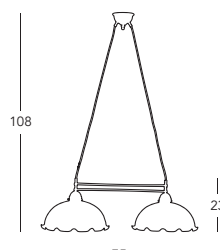

■ mundgeblasene Gläser / mouth-blown glasses

MADE
IN
AUSTRIA

Presented by  **KOLARZ**

Nonna – Decor Bianco

731.82.53
Balken / chandelier
☑ 2 lp., E27, 75W / LED E27

731.82.74
Balken / chandelier
☑ 2 lp., E27, 75W / LED E27