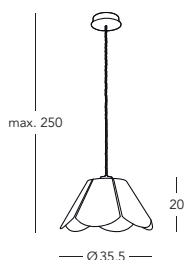

■ handdekoriert/hand-decorated

MADE
IN
AUSTRIA

■ **A1346.31.Wm.Au/35**
Hängeleuchte/hanging lamp
☑ 1 lp., E27, 60W / LED E27

■ **A1346.31.Wm.Ag/35**
Hängeleuchte/hanging lamp
☑ 1 lp., E27, 60W / LED E27

■ **A1346.31.Wm.Cu/35**
Hängeleuchte/hanging lamp
☑ 1 lp., E27, 60W / LED E27