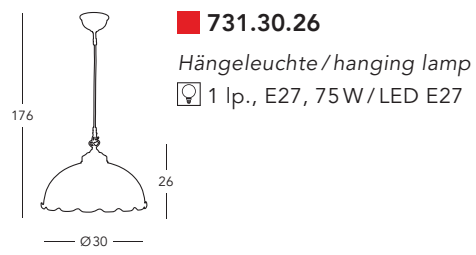

- handdekoriert / hand-decorated
- mundgeblasene Gläser / mouth-blown glasses

MADE
IN
AUSTRIA

Presented by **KOLARZ**