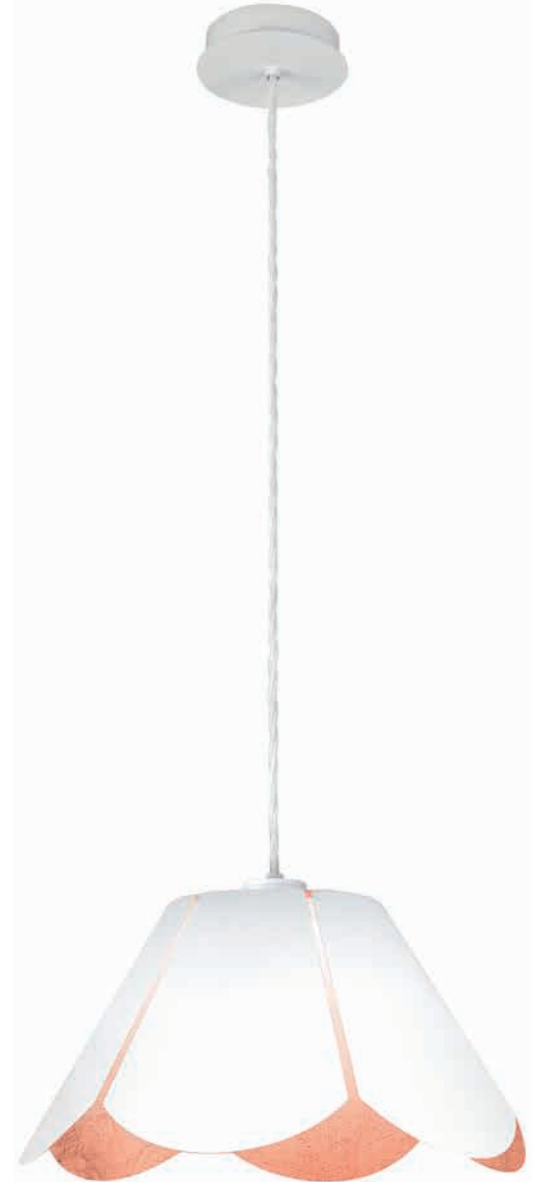

Presented by  KOLARZ

Bloom

A1346.11.Wm.Au/15
Spot/spot
1 lp., E27, 60W/LED E27

A1346.11.Wm.Ag/15
Spot/spot
1 lp., E27, 60W/LED E27

A1346.11.Wm.Cu/15
Spot/spot
1 lp., E27, 60W/LED E27

■ handdekoriert/hand-decorated

MADE
IN
AUSTRIA

■ **A1346.31.Wm.Au/35**
Hängeleuchte/hanging lamp
☑ 1 lp., E27, 60W / LED E27

■ **A1346.31.Wm.Ag/35**
Hängeleuchte/hanging lamp
☑ 1 lp., E27, 60W / LED E27

■ **A1346.31.Wm.Cu/35**
Hängeleuchte/hanging lamp
☑ 1 lp., E27, 60W / LED E27