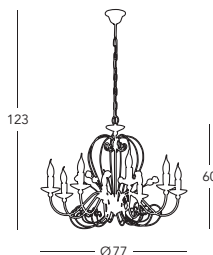

■ 0235.61.YG.KoT

Wandleuchte / wall lamp
Elfenbein, Gold /
ivory, gold

□ 1 lp., E14, 40W / LED E14