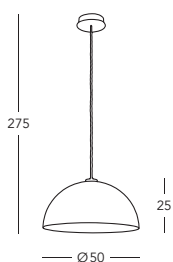

■ handdekoriert / hand-decorated

MADE
IN
AUSTRIA

■ **A1339.31.Co.Cu/50**
Hängeleuchte / hanging lamp
☑ 1 Ip., E27, 100W / LED E27

■ **A1339.31.Wm.Ag/50**
Hängeleuchte / hanging lamp
☑ 1 Ip., E27, 100W / LED E27

■ **A1339.31.Co.Au/50**
Hängeleuchte / hanging lamp
☑ 1 Ip., E27, 100W / LED E27

Presented by **KOLARZ**