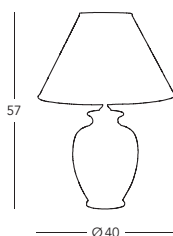

Giardino Bordeaux

■ 0014.74.7

Tischleuchte / table lamp
☑ 1 lp., E27, 100W / LED E27
Lampenschirm / lampshade
0014.S02 ☒ 40 cm, ☐ 25 cm