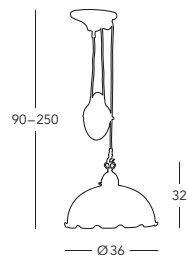

■ mundgeblasene Gläser/mouth-blown glasses

MADE
IN
AUSTRIA

■ 731.33.75

Zughängeleuchte/height adjustable hanging lamp

☏ 1 lp., E27, 75W/LED E27

Presented by KOLARZ