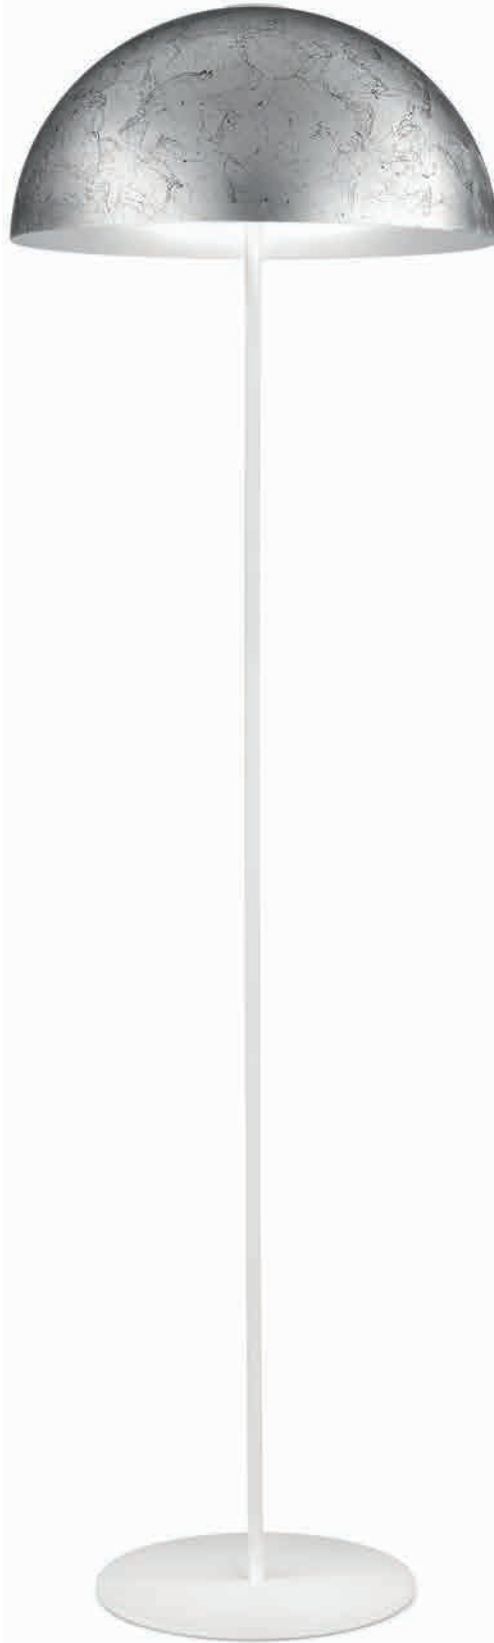

■ **A1339.31.Wm.Ag/50**
Hängeleuchte / hanging lamp
☑ 1 Ip., E27, 100W / LED E27

■ **A1339.31.Co.Au/50**
Hängeleuchte / hanging lamp
☑ 1 Ip., E27, 100W / LED E27

Presented by  **KOLARZ**

Cult – Decor Leaf

■ **A1339.43.Wm.Au/50**
Bodenleuchte / floor lamp
☑ 3 Ip., E27, 60W / LED E27

■ **A1339.43.Wm.Ag/50**
Bodenleuchte / floor lamp
☑ 3 Ip., E27, 60W / LED E27

■ **A1339.43.Wm.Cu/50**
Bodenleuchte / floor lamp
☑ 3 Ip., E27, 60W / LED E27

Cult – Decor Vintage

■ handdekoriert/hand-decorated

MADE
IN
AUSTRIA

■ A1339.43.Wm.VinAu/50

Bodenleuchte / floor lamp

☑ 3 Ip., E27, 60W / LED E27

■ A1339.43.Wm.VinAg/50

Bodenleuchte / floor lamp