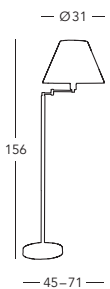

264.41.6
Bodenleuchte /
floor lamp
vernickelt / nickel plated
1 Ip., E27, 60 W /
LED E27