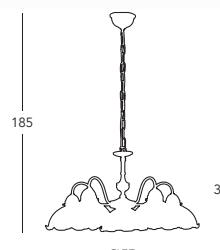

Nonna – Decor Bianco

■ mundgeblasene Gläser / mouth-blown glasses

MADE
IN
AUSTRIA

■ **731.83.53**
Luster / chandelier
☏ 3 lp., E27, 75W / LED E27

■ **731.85.73**
Luster / chandelier
☏ 5 lp., E27, 75W / LED E27