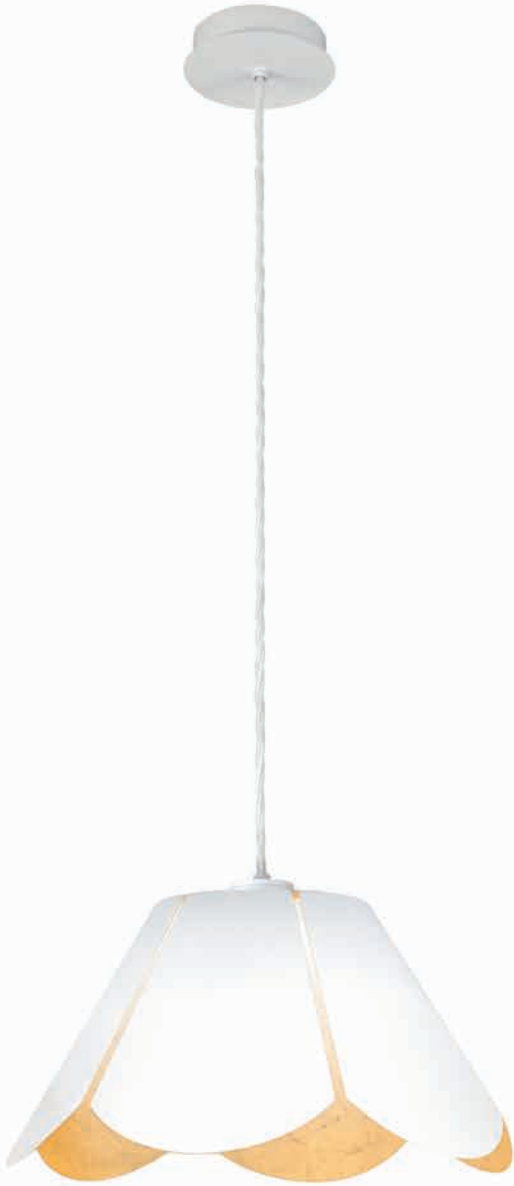

Presented by  KOLARZ

Bloom

A1346.11.Wm.Au/15
Spot/spot
1 lp., E27, 60W/LED E27

A1346.11.Wm.Ag/15
Spot/spot
1 lp., E27, 60W/LED E27

A1346.11.Wm.Cu/15
Spot/spot
1 lp., E27, 60W/LED E27

■ handdekoriert/hand-decorated

MADE
IN
AUSTRIA

■ **A1346.31.Wm.Au/35**
Hängeleuchte/hanging lamp
☑ 1 lp., E27, 60W / LED E27

■ **A1346.31.Wm.Ag/35**
Hängeleuchte/hanging lamp
☑ 1 lp., E27, 60W / LED E27

■ **A1346.31.Wm.Cu/35**
Hängeleuchte/hanging lamp
☑ 1 lp., E27, 60W / LED E27

Bloom

A1346.33.Wm.Au/35
Hängeleuchte / hanging lamp
☐ 3 lp., E27, 60W / LED E27

A1346.33.Wm.Ag/35
Hängeleuchte / hanging lamp
☐ 3 lp., E27, 60W / LED E27

A1346.33.Wm.Cu/35
Hängeleuchte / hanging lamp
☐ 3 lp., E27, 60W / LED E27