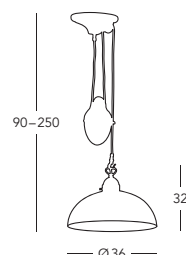

- handdekoriert / hand-decorated
- mundgeblasene Gläser / mouth-blown glasses

MADE
IN
AUSTRIA

■ 731.33.102

Zughängeleuchte / height adjustable hanging lamp

1 Ip., E27, 75W / LED E27

Presented by KOLARZ