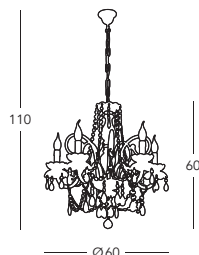

■ A1335.85

Luster / chandelier
24 Karat vergoldet / 24 ct gold-plated
□ 5 lp., E14, 40W / LED E14