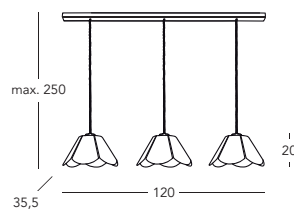

Bloom

A1346.33.Wm.Au/35
Hängeleuchte / hanging lamp
☐ 3 lp., E27, 60W / LED E27