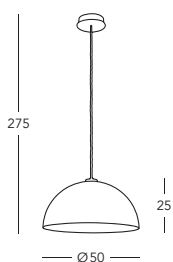

■ handdekoriert / hand-decorated

MADE
IN
AUSTRIA

■ **A1339.31.Co.VinCu/50**
Hängeleuchte / hanging lamp
☑ 1 Ip., E27, 100W / LED E27

■ **A1339.31.Wm.VinAg/50**
Hängeleuchte / hanging lamp
☑ 1 Ip., E27, 100W / LED E27

■ **A1339.31.Co.VinAu/50**
Hängeleuchte / hanging lamp
☑ 1 Ip., E27, 100W / LED E27

Presented by **KOLARZ**