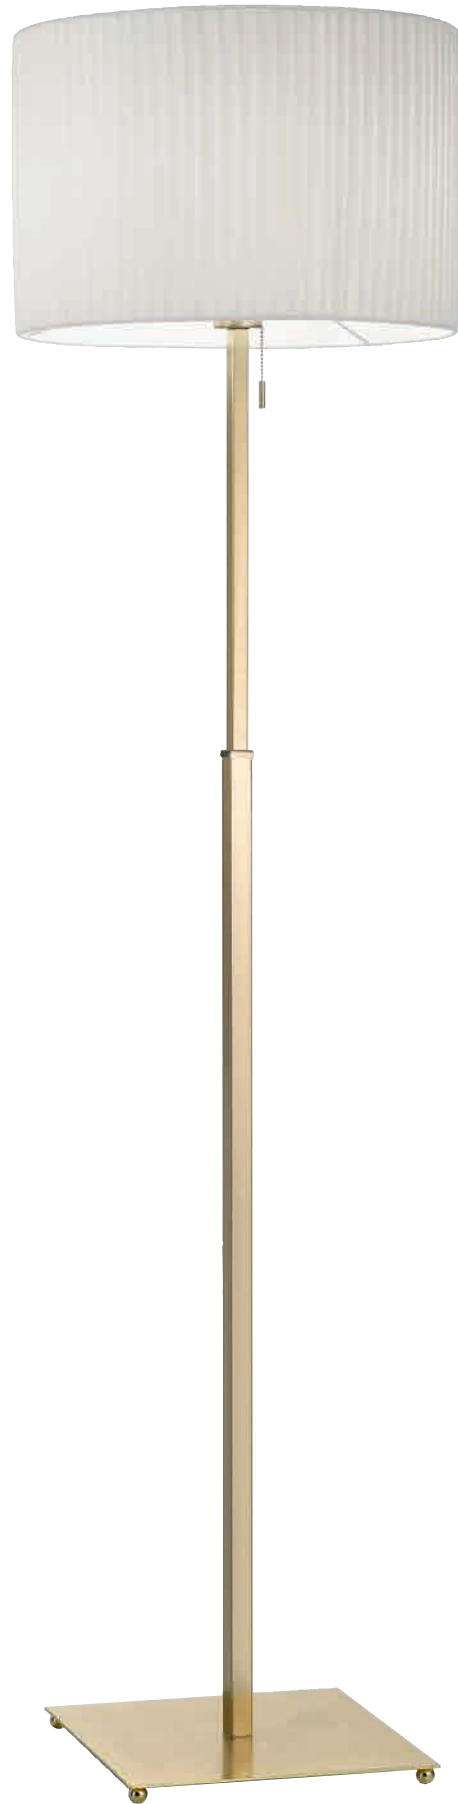

A1307.41.7
Bodenleuchte / floor lamp
Messing / brass
☑ 1 Ip., E27, 60 W / LED E27