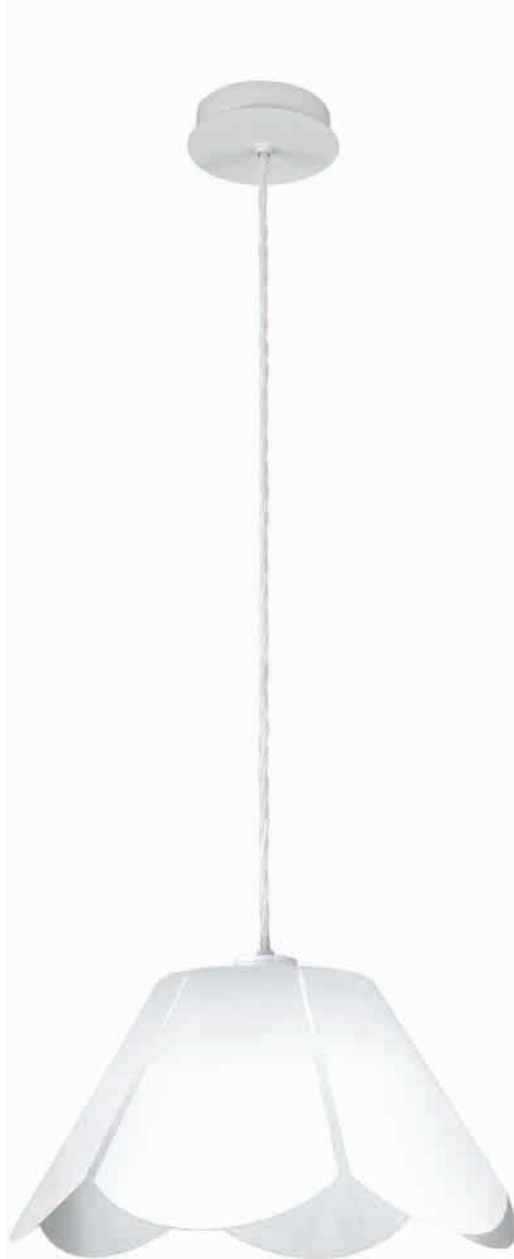

Presented by  KOLARZ

Bloom

A1346.11.Wm.Au/15
Spot/spot
1 lp., E27, 60W/LED E27

A1346.11.Wm.Ag/15
Spot/spot
1 lp., E27, 60W/LED E27

A1346.11.Wm.Cu/15
Spot/spot
1 lp., E27, 60W/LED E27

■ handdekoriert/hand-decorated

MADE
IN
AUSTRIA

■ **A1346.31.Wm.Au/35**
Hängeleuchte/hanging lamp
☑ 1 lp., E27, 60W / LED E27

■ **A1346.31.Wm.Ag/35**
Hängeleuchte/hanging lamp
☑ 1 lp., E27, 60W / LED E27

■ **A1346.31.Wm.Cu/35**
Hängeleuchte/hanging lamp
☑ 1 lp., E27, 60W / LED E27

Bloom

A1346.33.Wm.Au/35
Hängeleuchte / hanging lamp
☐ 3 lp., E27, 60W / LED E27

A1346.33.Wm.Ag/35
Hängeleuchte / hanging lamp
☐ 3 lp., E27, 60W / LED E27

A1346.33.Wm.Cu/35
Hängeleuchte / hanging lamp
☐ 3 lp., E27, 60W / LED E27