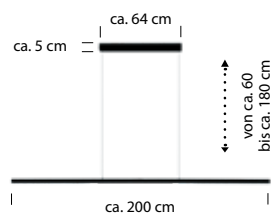

LINE

Bronze -15

Alu matt -37

Anthrazit matt eloxiert -39

39

2325/120-
LED ca. 50 W
ca. 4300 lm
ca. 2700 K
CRI > 90

2326/150-
 LED ca. 62 W
 ca. 5400 lm
 ca. 2700 K
 CRI>90

2327/200-
LED ca. 83 W
ca. 7200 lm
ca. 2700 K
CRI>90

LINE Standardlängen

120 cm

150 cm

200 cm

bankamp.de